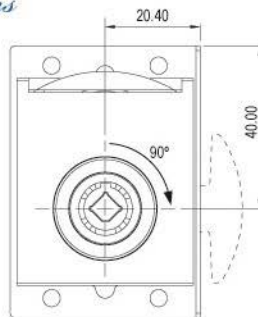

Wooden furniture lock

A-472L
Ø22mm

CABINET HOOK LOCK (LEFT VERSION)

Specifications

- LEFT VERSION CABINET HOOK LOCK
- CLICK ACTION MECHANISM
- KEY REMOVABLE IN LOCKED & UNLOCKED POSITIONS
- ZINC ALLOY DIE CAST

A set includes

- 1 LOCK HOUSING
- 1 CYLINDER CORE
- 2 KEYS
- 1 BEZEL
- 1 STRIKE PLATE

Dimensions

Wooden furniture lock

A-472R
Ø22mm

CABINET HOOK LOCK (RIGHT VERSION)

Specifications

- RIGHT VERSION CABINET HOOK LOCK
- CLICK ACTION MECHANISM
- KEY REMOVABLE IN LOCKED & UNLOCKED POSITIONS
- ZINC ALLOY DIE CAST

A set includes

- 1 LOCK HOUSING
- 1 CYLINDER CORE
- 2 KEYS
- 1 BEZEL
- 1 STRIKE PLATE

Dimensions