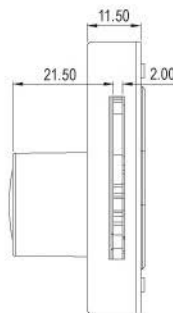

Wooden furniture lock

A-472L
Ø22mm

CABINET HOOK LOCK (LEFT VERSION)

Specifications

- LEFT VERSION CABINET HOOK LOCK
- CLICK ACTION MECHANISM
- KEY REMOVABLE IN LOCKED & UNLOCKED POSITIONS
- ZINC ALLOY DIE CAST

A set includes

- 1 LOCK HOUSING
- 1 CYLINDER CORE
- 2 KEYS
- 1 BEZEL
- 1 STRIKE PLATE

Dimensions

Wooden furniture lock

A-472R
Ø22mm

CABINET HOOK LOCK (RIGHT VERSION)

Specifications

- RIGHT VERSION CABINET HOOK LOCK
- CLICK ACTION MECHANISM
- KEY REMOVABLE IN LOCKED & UNLOCKED POSITIONS
- ZINC ALLOY DIE CAST

A set includes

- 1 LOCK HOUSING
- 1 CYLINDER CORE
- 2 KEYS
- 1 BEZEL
- 1 STRIKE PLATE

Dimensions