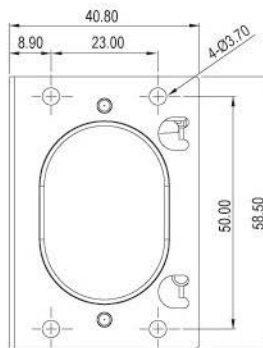

Wooden furniture lock

A-472L
Ø22mm

CABINET HOOK LOCK (LEFT VERSION)

Specifications

- LEFT VERSION CABINET HOOK LOCK
- CLICK ACTION MECHANISM
- KEY REMOVABLE IN LOCKED & UNLOCKED POSITIONS
- ZINC ALLOY DIE CAST

A set includes

- 1 LOCK HOUSING
- 1 CYLINDER CORE
- 2 KEYS
- 1 BEZEL
- 1 STRIKE PLATE

Dimensions

Wooden furniture lock

A-472R
Ø22mm

CABINET HOOK LOCK (RIGHT VERSION)

Specifications

- RIGHT VERSION CABINET HOOK LOCK
- CLICK ACTION MECHANISM
- KEY REMOVABLE IN LOCKED & UNLOCKED POSITIONS
- ZINC ALLOY DIE CAST

A set includes

- 1 LOCK HOUSING
- 1 CYLINDER CORE
- 2 KEYS
- 1 BEZEL
- 1 STRIKE PLATE

Dimensions