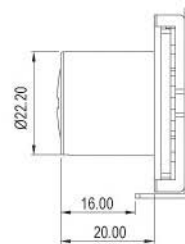

Wooden furniture lock

A-472L
Ø22mm

CABINET HOOK LOCK (LEFT VERSION)

Specifications

- LEFT VERSION CABINET HOOK LOCK
- CLICK ACTION MECHANISM
- KEY REMOVABLE IN LOCKED & UNLOCKED POSITIONS
- ZINC ALLOY DIE CAST

A set includes

- 1 LOCK HOUSING
- 1 CYLINDER CORE
- 2 KEYS
- 1 BEZEL
- 1 STRIKE PLATE

Dimensions

Wooden furniture lock

A-472R
Ø22mm

CABINET HOOK LOCK (RIGHT VERSION)

Specifications

- RIGHT VERSION CABINET HOOK LOCK
- CLICK ACTION MECHANISM
- KEY REMOVABLE IN LOCKED & UNLOCKED POSITIONS
- ZINC ALLOY DIE CAST

A set includes

- 1 LOCK HOUSING
- 1 CYLINDER CORE
- 2 KEYS
- 1 BEZEL
- 1 STRIKE PLATE

Dimensions