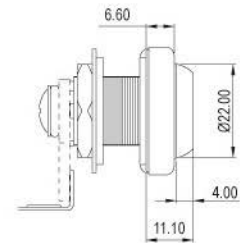

Wooden furniture lock

A-621-25

GLASS DOOR LOCK

Specifications

- SINGLE GLASS DOOR LOCK
- 90° ROTARY CAM MOVEMENT
- CLICK ACTION MECHANISM
- KEY REMOVABLE IN LOCKED & UNLOCKED POSITIONS
- ZINC ALLOY DIE CAST

A set includes

- 1 LOCK HOUSING
- 1 CYLINDER CORE
- 2 KEYS
- 1 HEXAGONAL NUT
- 1 L-BRACKET

Dimensions

Wooden furniture lock

Finished

GLASS DOOR LOCK

Fixing Details