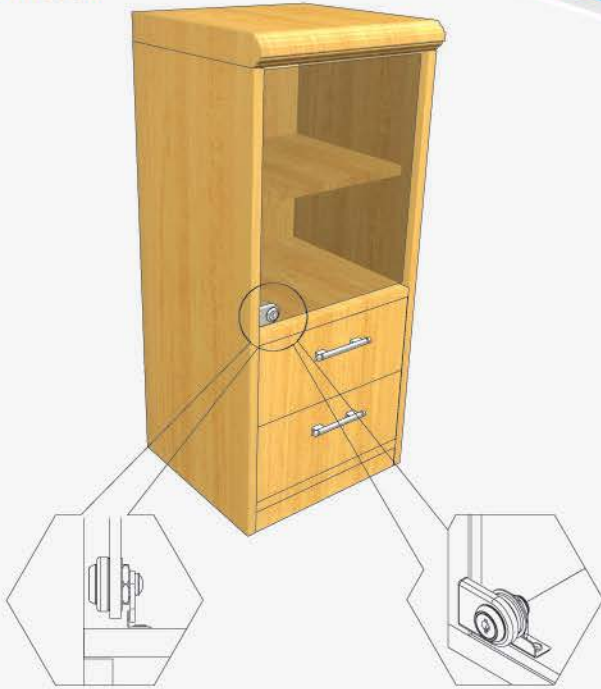

Wooden furniture lock

A-621-25

GLASS DOOR LOCK

Specifications

- SINGLE GLASS DOOR LOCK
- 90° ROTARY CAM MOVEMENT
- CLICK ACTION MECHANISM
- KEY REMOVABLE IN LOCKED & UNLOCKED POSITIONS
- ZINC ALLOY DIE CAST

A set includes

- 1 LOCK HOUSING
- 1 CYLINDER CORE
- 2 KEYS
- 1 HEXAGONAL NUT
- 1 L-BRACKET

Dimensions

Wooden furniture lock

Finished

GLASS DOOR LOCK

Fixing Details