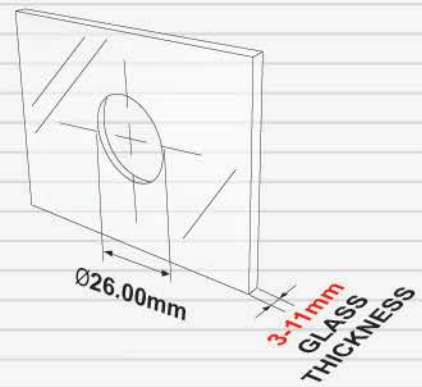

Wooden furniture lock

A-621-25

GLASS DOOR LOCK

Specifications

- SINGLE GLASS DOOR LOCK
- 90° ROTARY CAM MOVEMENT
- CLICK ACTION MECHANISM
- KEY REMOVABLE IN LOCKED & UNLOCKED POSITIONS
- ZINC ALLOY DIE CAST

A set includes

- 1 LOCK HOUSING
- 1 CYLINDER CORE
- 2 KEYS
- 1 HEXAGONAL NUT
- 1 L-BRACKET

Dimensions

Wooden furniture lock

Finished

GLASS DOOR LOCK

Fixing Details