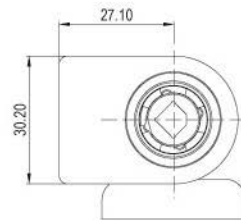

Wooden furniture lock

A-621-25

GLASS DOOR LOCK

Specifications

- SINGLE GLASS DOOR LOCK
- 90° ROTARY CAM MOVEMENT
- CLICK ACTION MECHANISM
- KEY REMOVABLE IN LOCKED & UNLOCKED POSITIONS
- ZINC ALLOY DIE CAST

A set includes

- 1 LOCK HOUSING
- 1 CYLINDER CORE
- 2 KEYS
- 1 HEXAGONAL NUT
- 1 L-BRACKET

Dimensions

Wooden furniture lock

Finished

GLASS DOOR LOCK

Fixing Details