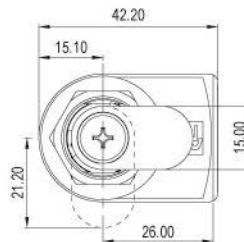

Wooden furniture lock

A-621-25

GLASS DOOR LOCK

Specifications

- SINGLE GLASS DOOR LOCK
- 90° ROTARY CAM MOVEMENT
- CLICK ACTION MECHANISM
- KEY REMOVABLE IN LOCKED & UNLOCKED POSITIONS
- ZINC ALLOY DIE CAST

A set includes

- 1 LOCK HOUSING
- 1 CYLINDER CORE
- 2 KEYS
- 1 HEXAGONAL NUT
- 1 L-BRACKET

Dimensions

Wooden furniture lock

Finished

GLASS DOOR LOCK

Fixing Details