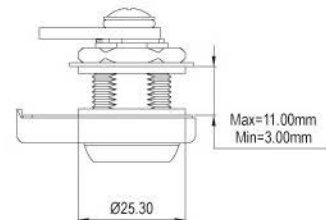

Wooden furniture lock

A-621-25

GLASS DOOR LOCK

Specifications

- SINGLE GLASS DOOR LOCK
- 90° ROTARY CAM MOVEMENT
- CLICK ACTION MECHANISM
- KEY REMOVABLE IN LOCKED & UNLOCKED POSITIONS
- ZINC ALLOY DIE CAST

A set includes

- 1 LOCK HOUSING
- 1 CYLINDER CORE
- 2 KEYS
- 1 HEXAGONAL NUT
- 1 L-BRACKET

Dimensions

Wooden furniture lock

Finished

GLASS DOOR LOCK

Fixing Details