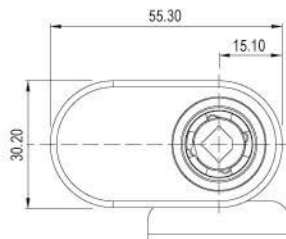

Wooden furniture lock

Specifications

- DOUBLE GLASS DOOR LOCK
- 90° ROTARY CAM MOVEMENT
- CLICK ACTION MECHANISM
- KEY REMOVABLE IN LOCKED & UNLOCKED POSITIONS
- ZINC ALLOY DIE CAST

A set includes

- 1 LOCK HOUSING
- 1 CYLINDER CORE
- 2 KEYS
- 1 HEXAGONAL NUT
- 1 L-BRACKET

A-623-25

GLASS DOOR LOCK

Dimensions

Finished

GLASS DOOR LOCK

Fixing Details