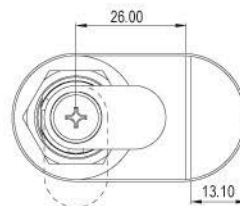

Wooden furniture lock

Specifications

- DOUBLE GLASS DOOR LOCK
- 90° ROTARY CAM MOVEMENT
- CLICK ACTION MECHANISM
- KEY REMOVABLE IN LOCKED & UNLOCKED POSITIONS
- ZINC ALLOY DIE CAST

A set includes

- 1 LOCK HOUSING
- 1 CYLINDER CORE
- 2 KEYS
- 1 HEXAGONAL NUT
- 1 L-BRACKET

A-623-25

GLASS DOOR LOCK

Dimensions

Finished

GLASS DOOR LOCK

Fixing Details