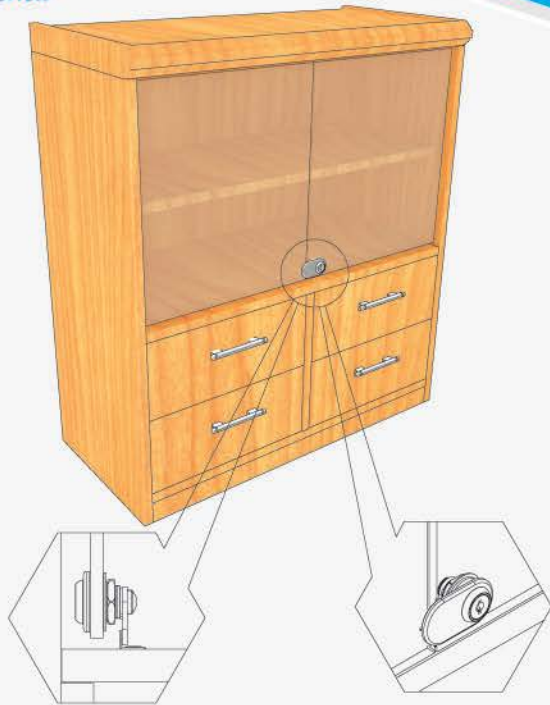

Wooden furniture lock

Specifications

- DOUBLE GLASS DOOR LOCK
- 90° ROTARY CAM MOVEMENT
- CLICK ACTION MECHANISM
- KEY REMOVABLE IN LOCKED & UNLOCKED POSITIONS
- ZINC ALLOY DIE CAST

A set includes

- 1 LOCK HOUSING
- 1 CYLINDER CORE
- 2 KEYS
- 1 HEXAGONAL NUT
- 1 L-BRACKET

A-623-25

GLASS DOOR LOCK

Dimensions

Finished

GLASS DOOR LOCK

Fixing Details