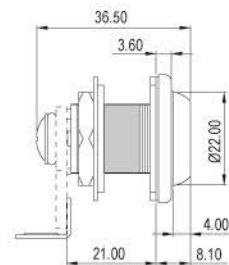

Wooden furniture lock

Specifications

- DOUBLE GLASS DOOR LOCK
- 90° ROTARY CAM MOVEMENT
- CLICK ACTION MECHANISM
- KEY REMOVABLE IN LOCKED & UNLOCKED POSITIONS
- ZINC ALLOY DIE CAST

A set includes

- 1 LOCK HOUSING
- 1 CYLINDER CORE
- 2 KEYS
- 1 HEXAGONAL NUT
- 1 L-BRACKET

A-623-25

GLASS DOOR LOCK

Dimensions

Finished

GLASS DOOR LOCK

Fixing Details