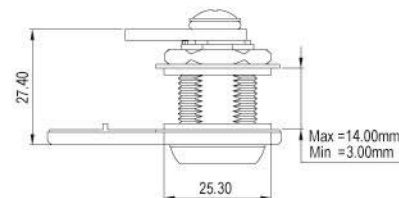

Wooden furniture lock

Specifications

- DOUBLE GLASS DOOR LOCK
- 90° ROTARY CAM MOVEMENT
- CLICK ACTION MECHANISM
- KEY REMOVABLE IN LOCKED & UNLOCKED POSITIONS
- ZINC ALLOY DIE CAST

A set includes

- 1 LOCK HOUSING
- 1 CYLINDER CORE
- 2 KEYS
- 1 HEXAGONAL NUT
- 1 L-BRACKET

A-623-25

GLASS DOOR LOCK

Dimensions

Finished

GLASS DOOR LOCK

Fixing Details