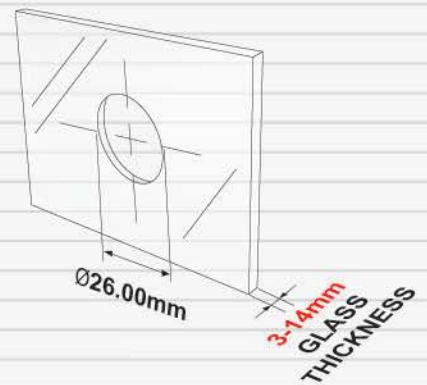

Wooden furniture lock

Specifications

- DOUBLE GLASS DOOR LOCK
- 90° ROTARY CAM MOVEMENT
- CLICK ACTION MECHANISM
- KEY REMOVABLE IN LOCKED & UNLOCKED POSITIONS
- ZINC ALLOY DIE CAST

A set includes

- 1 LOCK HOUSING
- 1 CYLINDER CORE
- 2 KEYS
- 1 HEXAGONAL NUT
- 1 L-BRACKET

A-623-25

GLASS DOOR LOCK

Dimensions

Finished

GLASS DOOR LOCK

Fixing Details