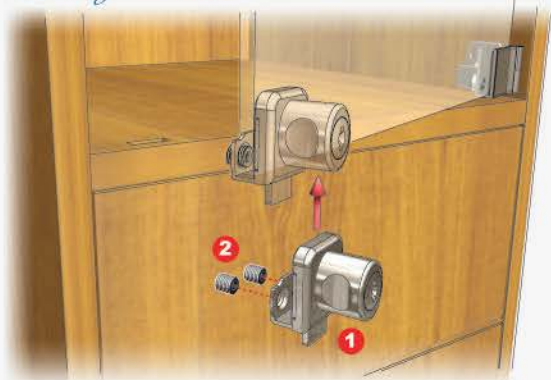

4-05-03-I023-R

4-05-03-I023-L

Fixing Details