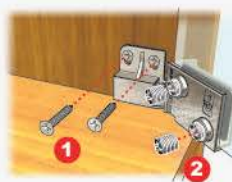

4-05-03-I023-R

4-05-03-I023-L