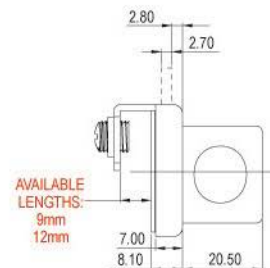

A-624-09-28
A-624-12-28

A-624-09-UP FOR 4-7mm GLASS THICKNESS

A-624-12-UP FOR 4-10mm GLASS THICKNESS

Specifications

- UPWARD VERSION SINGLE GLASS DOOR LOCK
- CYLINDER HOUSING ALSO FUNCTIONS AS HANDLE
- CLICK ACTION MECHANISM
- TWO LENGTHS AVAILABLE FOR VARIOUS GLASS THICKNESSES
- EASY INSTALLATION, NO GLASS DRILLING REQUIRED

A set includes

- 1 LOCK HOUSING
- 1 STRIKE PLATE
- 1 CYLINDER CORE
- 2 SCREWS
- 2 KEYS

GLASS DOOR LOCK (UPWARD VERSION)

Dimensions

Wooden furniture lock

THE COLORS ON CATALOGUE ARE FOR GUIDANCE ONLY, ACTUAL PRODUCT COLORS MAY DIFFER.

A-624-09-01
A-624-12-01

A-624-09-02
A-624-12-02

A-624-09-03
A-624-12-03

A-624-09-04
A-624-12-04

A-624-09-27
A-624-12-27

A-624-09-28
A-624-12-28

A-624-09-DOWN FOR 4-7mm GLASS THICKNESS

A-624-12-DOWN FOR 4-10mm GLASS THICKNESS

A set includes

- 1 LOCK HOUSING
- 1 STRIKE PLATE
- 1 CYLINDER CORE
- 2 SCREWS
- 2 KEYS

GLASS DOOR LOCK (DOWNWARD VERSION)

Dimensions

Wooden furniture lock

GLASS DOOR LOCK

Glass Thickness

- 4-7mm - USE 09mm BRACKET LENGTH (A-624-09)
- 4-10mm - USE 12mm BRACKET LENGTH (A-624-12)