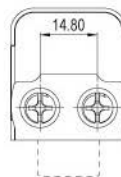

A set includes

- 1 LOCK HOUSING
- 1 STRIKE PLATE
- 1 CYLINDER CORE
- 2 SCREWS
- 2 KEYS

GLASS DOOR LOCK (UPWARD VERSION)

Dimensions

Wooden furniture lock

THE COLORS ON CATALOGUE ARE FOR GUIDANCE ONLY, ACTUAL PRODUCT COLORS MAY DIFFER.

Specifications

- DOWNWARD VERSION SINGLE GLASS DOOR LOCK
- CYLINDER HOUSING ALSO FUNCTIONS AS HANDLE
- CLICK ACTION MECHANISM
- TWO LENGTHS AVAILABLE FOR VARIOUS GLASS THICKNESSES
- EASY INSTALLATION, NO GLASS DRILLING REQUIRED

A set includes

- 1 LOCK HOUSING
- 1 STRIKE PLATE
- 1 CYLINDER CORE
- 2 SCREWS
- 2 KEYS

GLASS DOOR LOCK (DOWNWARD VERSION)

Dimensions

Wooden furniture lock

GLASS DOOR LOCK

Glass Thickness

- 4-7mm - USE 09mm BRACKET LENGTH (A-624-09)
- 4-10mm - USE 12mm BRACKET LENGTH (A-624-12)