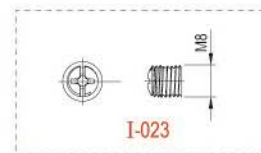

A-624-09-28
A-624-12-28

A-624-09-UP FOR 4-7mm GLASS THICKNESS

A-624-12-UP FOR 4-10mm GLASS THICKNESS

Specifications

- UPWARD VERSION SINGLE GLASS DOOR LOCK
- CYLINDER HOUSING ALSO FUNCTIONS AS HANDLE
- CLICK ACTION MECHANISM
- TWO LENGTHS AVAILABLE FOR VARIOUS GLASS THICKNESSES
- EASY INSTALLATION, NO GLASS DRILLING REQUIRED

A set includes

- 1 LOCK HOUSING
- 1 STRIKE PLATE
- 1 CYLINDER CORE
- 2 SCREWS
- 2 KEYS

GLASS DOOR LOCK (UPWARD VERSION)

Dimensions

Wooden furniture lock

THE COLORS ON CATALOGUE ARE FOR GUIDANCE ONLY, ACTUAL PRODUCT COLORS MAY DIFFER.