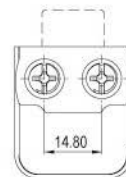

A-624-09-28
A-624-12-28

A-624-09-UP FOR 4-7mm GLASS THICKNESS

A-624-12-UP FOR 4-10mm GLASS THICKNESS

Specifications

- UPWARD VERSION SINGLE GLASS DOOR LOCK
- CYLINDER HOUSING ALSO FUNCTIONS AS HANDLE
- CLICK ACTION MECHANISM
- TWO LENGTHS AVAILABLE FOR VARIOUS GLASS THICKNESSES
- EASY INSTALLATION, NO GLASS DRILLING REQUIRED

A set includes

- 1 LOCK HOUSING
- 1 STRIKE PLATE
- 1 CYLINDER CORE
- 2 SCREWS
- 2 KEYS

GLASS DOOR LOCK (UPWARD VERSION)

Dimensions

Wooden furniture lock

THE COLORS ON CATALOGUE ARE FOR GUIDANCE ONLY, ACTUAL PRODUCT COLORS MAY DIFFER.

A set includes

- 1 LOCK HOUSING
- 1 STRIKE PLATE
- 1 CYLINDER CORE
- 2 SCREWS
- 2 KEYS

GLASS DOOR LOCK (DOWNWARD VERSION)

Dimensions

Wooden furniture lock

GLASS DOOR LOCK

Glass Thickness

- 4-7mm - USE 09mm BRACKET LENGTH (A-624-09)
- 4-10mm - USE 12mm BRACKET LENGTH (A-624-12)