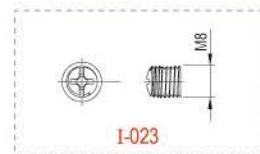

Specifications

- DOWNWARD VERSION SINGLE GLASS DOOR LOCK
- CYLINDER HOUSING ALSO FUNCTIONS AS HANDLE
- CLICK ACTION MECHANISM
- TWO LENGTHS AVAILABLE FOR VARIOUS GLASS THICKNESSES
- EASY INSTALLATION, NO GLASS DRILLING REQUIRED

A set includes

- 1 LOCK HOUSING
- 1 STRIKE PLATE
- 1 CYLINDER CORE
- 2 SCREWS
- 2 KEYS

GLASS DOOR LOCK (DOWNWARD VERSION)

Dimensions

Wooden furniture lock

GLASS DOOR LOCK

Glass Thickness

- 4-7mm - USE 09mm BRACKET LENGTH (A-624-09)
- 4-10mm - USE 12mm BRACKET LENGTH (A-624-12)