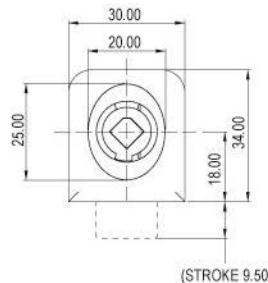

A set includes

- 1 LOCK HOUSING
- 1 STRIKE PLATE
- 1 CYLINDER CORE
- 2 SCREWS
- 2 KEYS

GLASS DOOR LOCK (UPWARD VERSION)

Dimensions

Wooden furniture lock

THE COLORS ON CATALOGUE ARE FOR GUIDANCE ONLY, ACTUAL PRODUCT COLORS MAY DIFFER.

Specifications

- DOWNWARD VERSION SINGLE GLASS DOOR LOCK
- CYLINDER HOUSING ALSO FUNCTIONS AS HANDLE
- CLICK ACTION MECHANISM
- TWO LENGTHS AVAILABLE FOR VARIOUS GLASS THICKNESSES
- EASY INSTALLATION, NO GLASS DRILLING REQUIRED

A set includes

- 1 LOCK HOUSING
- 1 STRIKE PLATE
- 1 CYLINDER CORE
- 2 SCREWS
- 2 KEYS

GLASS DOOR LOCK (DOWNWARD VERSION)

Dimensions

Wooden furniture lock

GLASS DOOR LOCK

Glass Thickness

- 4-7mm - USE 09mm BRACKET LENGTH (A-624-09)
- 4-10mm - USE 12mm BRACKET LENGTH (A-624-12)