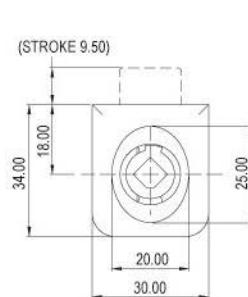

A-624-09-28
A-624-12-28

A-624-09-UP FOR 4-7mm GLASS THICKNESS

A-624-12-UP FOR 4-10mm GLASS THICKNESS

Specifications

- UPWARD VERSION SINGLE GLASS DOOR LOCK
- CYLINDER HOUSING ALSO FUNCTIONS AS HANDLE
- CLICK ACTION MECHANISM
- TWO LENGTHS AVAILABLE FOR VARIOUS GLASS THICKNESSES
- EASY INSTALLATION, NO GLASS DRILLING REQUIRED

A set includes

- 1 LOCK HOUSING
- 1 STRIKE PLATE
- 1 CYLINDER CORE
- 2 SCREWS
- 2 KEYS

GLASS DOOR LOCK (UPWARD VERSION)

Dimensions

Wooden furniture lock

THE COLORS ON CATALOGUE ARE FOR GUIDANCE ONLY, ACTUAL PRODUCT COLORS MAY DIFFER.

A set includes

- 1 LOCK HOUSING
- 1 STRIKE PLATE
- 1 CYLINDER CORE
- 2 SCREWS
- 2 KEYS

GLASS DOOR LOCK (DOWNWARD VERSION)

Dimensions

Wooden furniture lock

GLASS DOOR LOCK

Glass Thickness

- 4-7mm - USE 09mm BRACKET LENGTH (A-624-09)
- 4-10mm - USE 12mm BRACKET LENGTH (A-624-12)