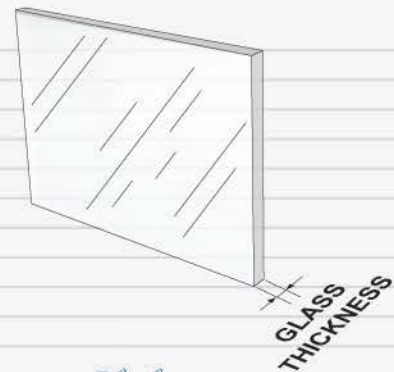

A set includes

- 1 LOCK HOUSING
- 1 STRIKE PLATE
- 1 CYLINDER CORE
- 2 SCREWS
- 2 KEYS

GLASS DOOR LOCK (DOWNWARD VERSION)

Dimensions

Wooden furniture lock

GLASS DOOR LOCK

Glass Thickness

- 4-7mm - USE 09mm BRACKET LENGTH (A-624-09)
- 4-10mm - USE 12mm BRACKET LENGTH (A-624-12)