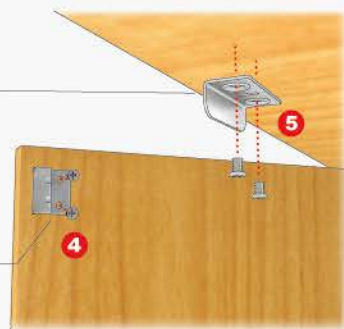

Fixing Details