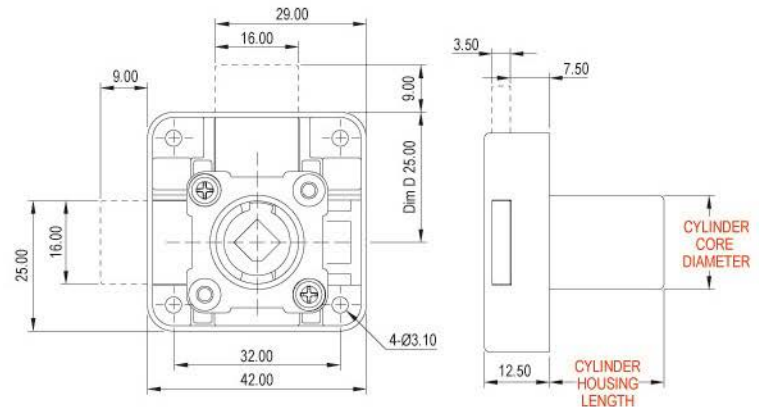

# Wooden furniture lock

**A-628L-22**  
Ø18mm

**A-728L-22**  
Ø16.5mm

**A-628L-26**  
Ø18mm

**A-628L-32**  
Ø18mm

**TWO-WAY LOCK**  
(LEFT VERSION)

## Dimensions

# Wooden furniture lock

A-628R-22  
Ø18mm

A-728R-22  
Ø16.5mm

A-628R-26  
Ø18mm

A-628R-32  
Ø18mm

**TWO-WAY LOCK**  
(RIGHT VERSION)