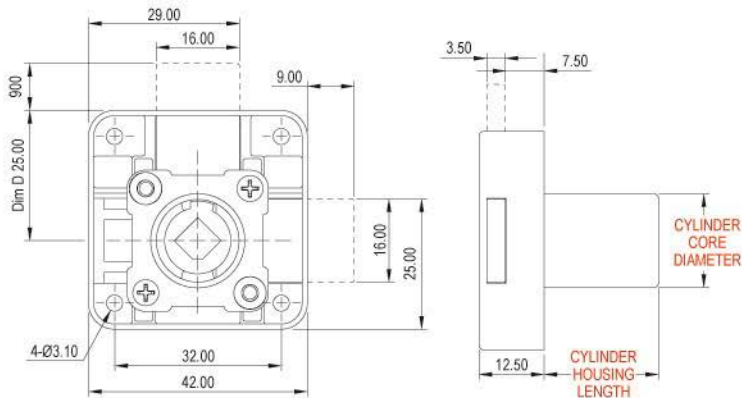

# Wooden furniture lock

**A-628L-22**  
Ø18mm

**A-728L-22**  
Ø16.5mm

**A-628L-26**  
Ø18mm

**A-628L-32**  
Ø18mm

**TWO-WAY LOCK**  
(LEFT VERSION)

## Dimensions