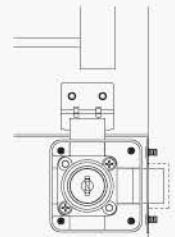

Fixing Details