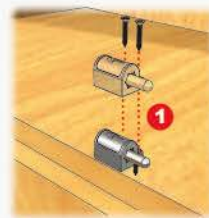

AS-001- LOWER (AUTO LOCK BOLT)

Locked