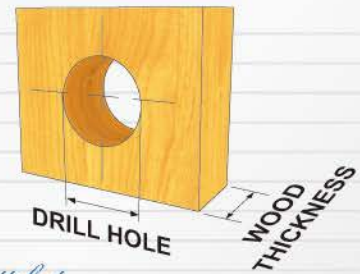

TWO-WAY LOCK