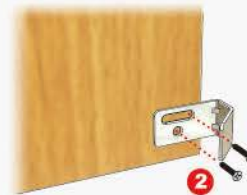

Finished

TWO-WAY LOCK

Drill hole

Ø17.5mm FOR 16.5mm HOUSING DIAMETER

Ø19mm FOR 18mm HOUSING DIAMETER

Wood Thickness

16-20mm - USE 22mm CYLINDER HOUSING LENGTH

20-24mm - USE 26mm CYLINDER HOUSING LENGTH

24-30mm - USE 32mm CYLINDER HOUSING LENGTH

Fixing Details

AS-001- LOWER (AUTO LOCK BOLT)

Locked

Unlocked