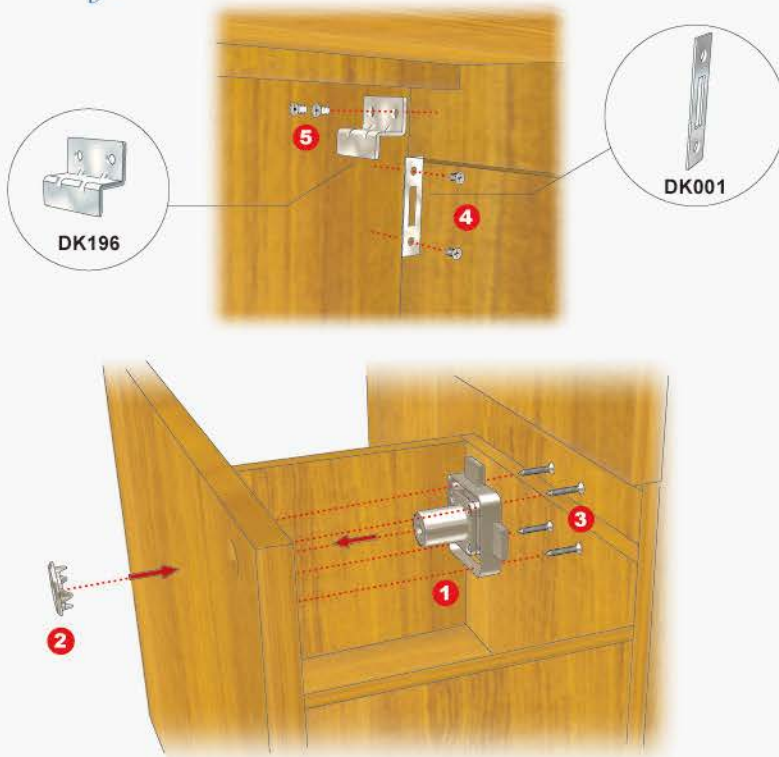

Fixing Details