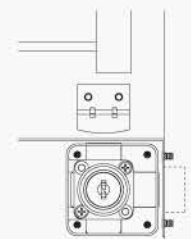

Wooden furniture lock

Finished

TWO-WAY LOCK

Drill hole

Ø17.5mm FOR 16.5mm HOUSING DIAMETER

Ø19mm FOR 18mm HOUSING DIAMETER

Wood Thickness

16-20mm - USE 22mm CYLINDER HOUSING LENGTH

20-24mm - USE 26mm CYLINDER HOUSING LENGTH

24-30mm - USE 32mm CYLINDER HOUSING LENGTH

Fixing Details

Locked

Unlocked