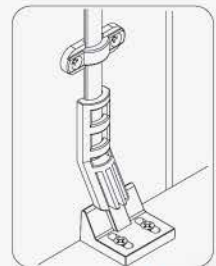

SMALL KNOB

Specifications

- SMALL KNOB
- CLICK ACTION MECHANISM
- KEY REMOVABLE IN LOCKED & UNLOCKED POSITIONS
- ZINC ALLOY DIE CAST

A set includes

- 1 SMALL KNOB
- 1 REMOVAL SMALL KNOB

Dimensions

Finished

D-106 (FIX KNOB)

A-645 (SMALL KNOB)

SMALL KNOB AND FIX KNOB

Fixing Details

Locked

Unlocked