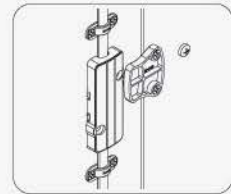

SMALL KNOB

Specifications

- SMALL KNOB
- CLICK ACTION MECHANISM
- KEY REMOVABLE IN LOCKED & UNLOCKED POSITIONS
- ZINC ALLOY DIE CAST

A set includes

- 1 SMALL KNOB
- 1 REMOVAL SMALL KNOB

Dimensions

Finished

D-106 (FIX KNOB)

A-645 (SMALL KNOB)

SMALL KNOB AND FIX KNOB

Fixing Details

Locked

Unlocked