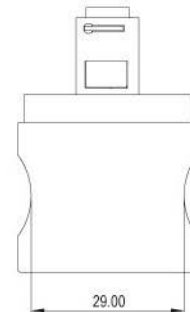

SMALL KNOB

Specifications

- SMALL KNOB
- CLICK ACTION MECHANISM
- KEY REMOVABLE IN LOCKED & UNLOCKED POSITIONS
- ZINC ALLOY DIE CAST

A set includes

- 1 SMALL KNOB
- 1 REMOVAL SMALL KNOB

Dimensions

Finished

D-106 (FIX KNOB)