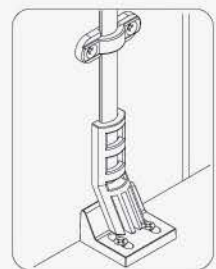

SMALL KNOB

Specifications

- SMALL KNOB
- CLICK ACTION MECHANISM
- KEY REMOVABLE IN LOCKED & UNLOCKED POSITIONS
- ZINC ALLOY DIE CAST

A set includes

- 1 SMALL KNOB
- 1 REMOVAL SMALL KNOB

Dimensions

Finished

D-106 (FIX KNOB)

A-645 (SMALL KNOB)

SMALL KNOB AND FIX KNOB

Fixing Details

Locked

Unlocked