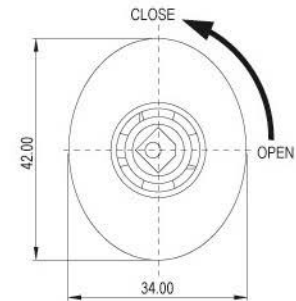

SMALL KNOB

Specifications

- SMALL KNOB
- CLICK ACTION MECHANISM
- KEY REMOVABLE IN LOCKED & UNLOCKED POSITIONS
- ZINC ALLOY DIE CAST

A set includes

- 1 SMALL KNOB
- 1 REMOVAL SMALL KNOB

Dimensions

Finished

D-106 (FIX KNOB)