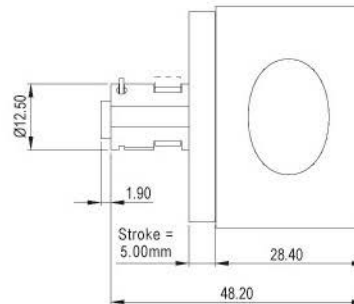

SMALL KNOB

Specifications

- SMALL KNOB
- CLICK ACTION MECHANISM
- KEY REMOVABLE IN LOCKED & UNLOCKED POSITIONS
- ZINC ALLOY DIE CAST

A set includes

- 1 SMALL KNOB
- 1 REMOVAL SMALL KNOB

Dimensions

Finished

D-106 (FIX KNOB)