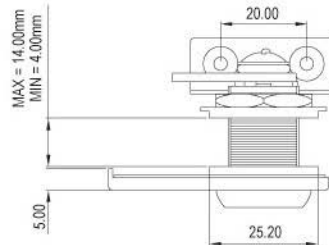

Wooden furniture lock

A-655-25

GLASS DOOR LOCK

Specifications

- SINGLE GLASS DOOR LOCK
- 90° ROTARY CAM MOVEMENT
- CLICK ACTION MECHANISM
- KEY REMOVABLE IN LOCKED & UNLOCKED POSITIONS
- ZINC ALLOY DIE CAST

A set includes

- 1 LOCK HOSING
- 1 CYLINDER CORE
- 2 KEYS
- 1 HEXAGONAL NUT
- 1 L-BRACKET

Dimensions

Finished

GLASS DOOR LOCK

Fixing Details