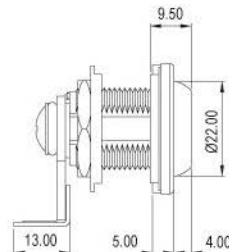

Wooden furniture lock

A-655-25

GLASS DOOR LOCK

Specifications

- SINGLE GLASS DOOR LOCK
- 90° ROTARY CAM MOVEMENT
- CLICK ACTION MECHANISM
- KEY REMOVABLE IN LOCKED & UNLOCKED POSITIONS
- ZINC ALLOY DIE CAST

A set includes

- 1 LOCK HOSING
- 1 CYLINDER CORE
- 2 KEYS
- 1 HEXAGONAL NUT
- 1 L-BRACKET

Dimensions

Finished

GLASS DOOR LOCK

Fixing Details