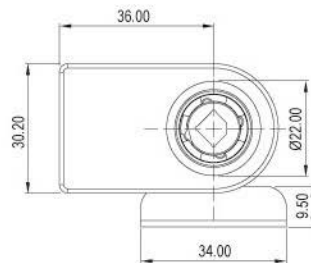

Wooden furniture lock

A-655-25

GLASS DOOR LOCK

Specifications

- SINGLE GLASS DOOR LOCK
- 90° ROTARY CAM MOVEMENT
- CLICK ACTION MECHANISM
- KEY REMOVABLE IN LOCKED & UNLOCKED POSITIONS
- ZINC ALLOY DIE CAST

A set includes

- 1 LOCK HOSING
- 1 CYLINDER CORE
- 2 KEYS
- 1 HEXAGONAL NUT
- 1 L-BRACKET

Dimensions

Finished

GLASS DOOR LOCK

Fixing Details