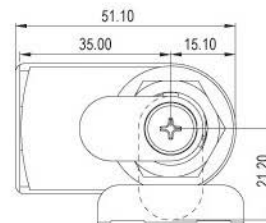

Wooden furniture lock

A-655-25

GLASS DOOR LOCK

Specifications

- SINGLE GLASS DOOR LOCK
- 90° ROTARY CAM MOVEMENT
- CLICK ACTION MECHANISM
- KEY REMOVABLE IN LOCKED & UNLOCKED POSITIONS
- ZINC ALLOY DIE CAST

A set includes

- 1 LOCK HOSING
- 1 CYLINDER CORE
- 2 KEYS
- 1 HEXAGONAL NUT
- 1 L-BRACKET

Dimensions

Finished

GLASS DOOR LOCK

Fixing Details