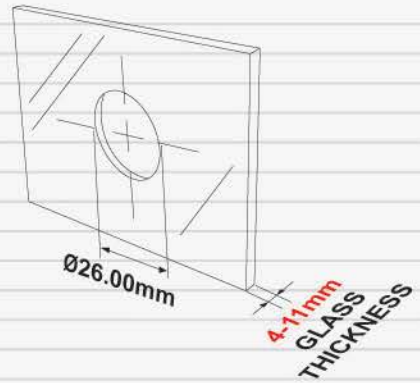

Wooden furniture lock

A-655-25

GLASS DOOR LOCK

Specifications

- SINGLE GLASS DOOR LOCK
- 90° ROTARY CAM MOVEMENT
- CLICK ACTION MECHANISM
- KEY REMOVABLE IN LOCKED & UNLOCKED POSITIONS
- ZINC ALLOY DIE CAST

A set includes

- 1 LOCK HOSING
- 1 CYLINDER CORE
- 2 KEYS
- 1 HEXAGONAL NUT
- 1 L-BRACKET

Dimensions

Finished

GLASS DOOR LOCK

Fixing Details