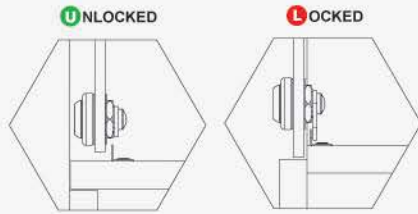

Wooden furniture lock

A-655-25

GLASS DOOR LOCK

Specifications

- SINGLE GLASS DOOR LOCK
- 90° ROTARY CAM MOVEMENT
- CLICK ACTION MECHANISM
- KEY REMOVABLE IN LOCKED & UNLOCKED POSITIONS
- ZINC ALLOY DIE CAST

A set includes

- 1 LOCK HOSING
- 1 CYLINDER CORE
- 2 KEYS
- 1 HEXAGONAL NUT
- 1 L-BRACKET

Dimensions

Finished

GLASS DOOR LOCK

Fixing Details