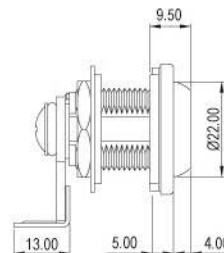

## Specifications

- DOUBLE GLASS DOOR LOCK
- 90° ROTARY CAM MOVEMENT
- CLICK ACTION MECHANISM
- KEY REMOVABLE IN LOCKED & UNLOCKED POSITIONS
- ZINC ALLOY DIE CAST

## A set includes

- 1 LOCK HOSING
- 1 CYLINDER CORE
- 2 KEYS
- 1 HEXAGONAL NUT
- 1 L-BRACKET

## Dimensions