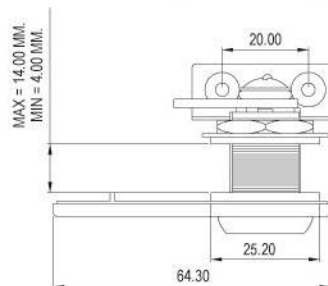

## Specifications

- DOUBLE GLASS DOOR LOCK
- 90° ROTARY CAM MOVEMENT
- CLICK ACTION MECHANISM
- KEY REMOVABLE IN LOCKED & UNLOCKED POSITIONS
- ZINC ALLOY DIE CAST

## A set includes

- 1 LOCK HOSING
- 1 CYLINDER CORE
- 2 KEYS
- 1 HEXAGONAL NUT
- 1 L-BRACKET

## Dimensions