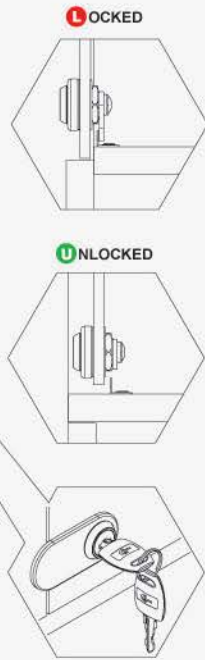

# Wooden furniture lock

A-657-25

GLASS DOOR LOCK

## Specifications

- DOUBLE GLASS DOOR LOCK
- 90° ROTARY CAM MOVEMENT
- CLICK ACTION MECHANISM
- KEY REMOVABLE IN LOCKED & UNLOCKED POSITIONS
- ZINC ALLOY DIE CAST

## A set includes

- 1 LOCK HOSING
- 1 CYLINDER CORE
- 2 KEYS
- 1 HEXAGONAL NUT
- 1 L-BRACKET

## GLASS DOOR LOCK