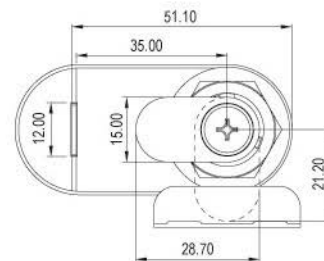

## Specifications

- DOUBLE GLASS DOOR LOCK
- 90° ROTARY CAM MOVEMENT
- CLICK ACTION MECHANISM
- KEY REMOVABLE IN LOCKED & UNLOCKED POSITIONS
- ZINC ALLOY DIE CAST

## A set includes

- 1 LOCK HOSING
- 1 CYLINDER CORE
- 2 KEYS
- 1 HEXAGONAL NUT
- 1 L-BRACKET

## Dimensions