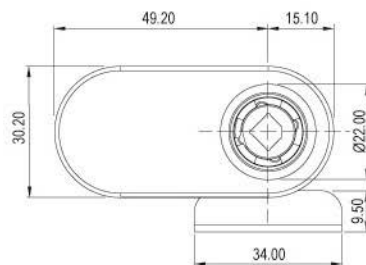

## Specifications

- DOUBLE GLASS DOOR LOCK
- 90° ROTARY CAM MOVEMENT
- CLICK ACTION MECHANISM
- KEY REMOVABLE IN LOCKED & UNLOCKED POSITIONS
- ZINC ALLOY DIE CAST

## A set includes

- 1 LOCK HOSING
- 1 CYLINDER CORE
- 2 KEYS
- 1 HEXAGONAL NUT
- 1 L-BRACKET

## Dimensions