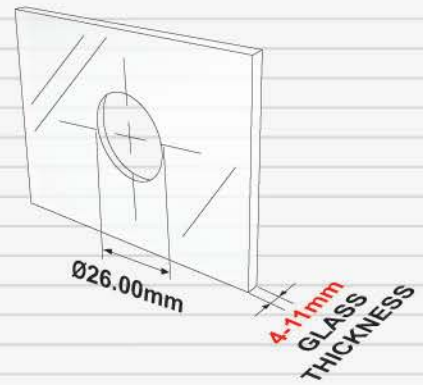

GLASS DOOR LOCK