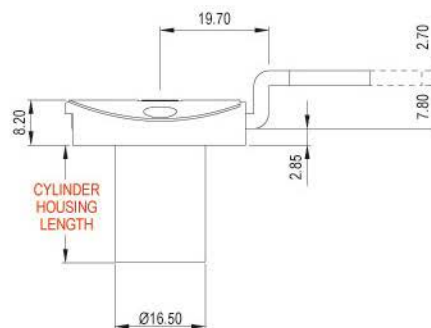

Wooden furniture lock

A-734L-22-G298
Ø16.5mm

A-734L-30-G298
Ø16.5mm

A-734L-35-G298
Ø16.5mm

A-734L-40-G298
Ø16.5mm

A-734L-50-G298
Ø16.5mm

Specifications

- LEFT VERSION ROUND RIM LOCK
- CLICK ACTION MECHANISM
- KEY REMOVABLE IN LOCKED & UNLOCKED POSITIONS
- ZINC ALLOY DIE CAST

A set includes

- 1 LOCK HOUSING
- 1 CYLINDER CORE
- 2 KEYS
- 1 BEZEL
- 1 CAM TYPE G298

Accessories Options

- L-BRACKET
- STRIKE PLATE

ROUND RIM LOCK
(LEFT VERSION)

Dimensions

Wooden furniture lock

A-734S-22
Ø16.5mm

A-734S-30
Ø16.5mm

A-734S-35
Ø16.5mm

A-734S-40
Ø16.5mm

A-734S-50
Ø16.5mm

Specifications

- STANDARD VERSION ROUND RIM LOCK
- CLICK ACTION MECHANISM
- KEY REMOVABLE IN LOCKED & UNLOCKED POSITIONS
- ZINC ALLOY DIE CAST

A set includes

- 1 LOCK HOUSING
- 1 CYLINDER CORE
- 2 KEYS
- 1 BEZEL

Accessories Options

- L-BRACKET
- STRIKE PLATE

Dimensions

ROUND RIM LOCK
(STANDARD VERSION)

Wooden furniture lock

A-734L-22
Ø16.5mm