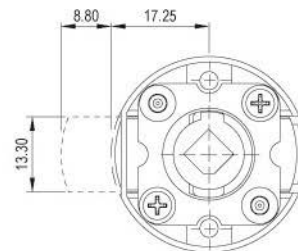

A-734R-30
Ø16.5mm

A-734R-35
Ø16.5mm

A-734R-40
Ø16.5mm

A-734R-50
Ø16.5mm

Specifications

- RIGHT VERSION ROUND RIM LOCK
- CLICK ACTION MECHANISM
- KEY REMOVABLE IN LOCKED & UNLOCKED POSITIONS
- ZINC ALLOY DIE CAST

A set includes

- 1 LOCK HOUSING
- 1 CYLINDER CORE
- 2 KEYS
- 1 BEZEL

Accessories Options

- L-BRACKET
- STRIKE PLATE

ROUND RIM LOCK (RIGHT VERSION)

Dimensions

Wooden furniture lock

A-734S-22-G298
Ø16.5mm

A-734S-30-G298
Ø16.5mm

A-734S-35-G298
Ø16.5mm

A-734S-40-G298
Ø16.5mm

A-734S-50-G298
Ø16.5mm

Specifications

- STANDARD VERSION ROUND RIM LOCK
- CLICK ACTION MECHANISM
- KEY REMOVABLE IN LOCKED & UNLOCKED POSITIONS
- ZINC ALLOY DIE CAST

A-734R-30-G298
Ø16.5mm

A-734R-35-G298
Ø16.5mm

A-734R-40-G298
Ø16.5mm

A-734R-50-G298
Ø16.5mm

Specifications

- RIGHT VERSION ROUND RIM LOCK
- CLICK ACTION MECHANISM
- KEY REMOVABLE IN LOCKED & UNLOCKED POSITIONS
- ZINC ALLOY DIE CAST