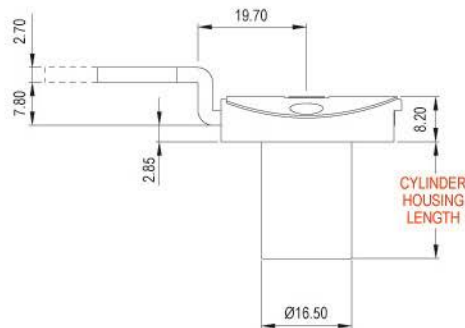

A-734S-30-G298
Ø16.5mm

A-734S-35-G298
Ø16.5mm

A-734S-40-G298
Ø16.5mm

A-734S-50-G298
Ø16.5mm

Specifications

- STANDARD VERSION ROUND RIM LOCK
- CLICK ACTION MECHANISM
- KEY REMOVABLE IN LOCKED & UNLOCKED POSITIONS
- ZINC ALLOY DIE CAST

A set includes

- 1 LOCK HOUSING
- 1 CYLINDER CORE
- 2 KEYS
- 1 BEZEL
- 1 CAM TYPE G298

Accessories Options

- L-BRACKET
- STRIKE PLATE

ROUND RIM LOCK (STANDARD VERSION)

Dimensions

Wooden furniture lock

A-734R-22-G298
Ø16.5mm

A-734R-30-G298
Ø16.5mm

A-734R-35-G298
Ø16.5mm

A-734R-40-G298
Ø16.5mm

A-734R-50-G298
Ø16.5mm

Specifications

- RIGHT VERSION ROUND RIM LOCK
- CLICK ACTION MECHANISM
- KEY REMOVABLE IN LOCKED & UNLOCKED POSITIONS
- ZINC ALLOY DIE CAST

A set includes

- 1 LOCK HOUSING
- 1 CYLINDER CORE
- 2 KEYS
- 1 BEZEL
- 1 CAM TYPE G298

Accessories Options

- L-BRACKET
- STRIKE PLATE

Dimensions

ROUND RIM LOCK
(RIGHT VERSION)

Wooden furniture lock

B-734S-22-N
Ø16.5mm