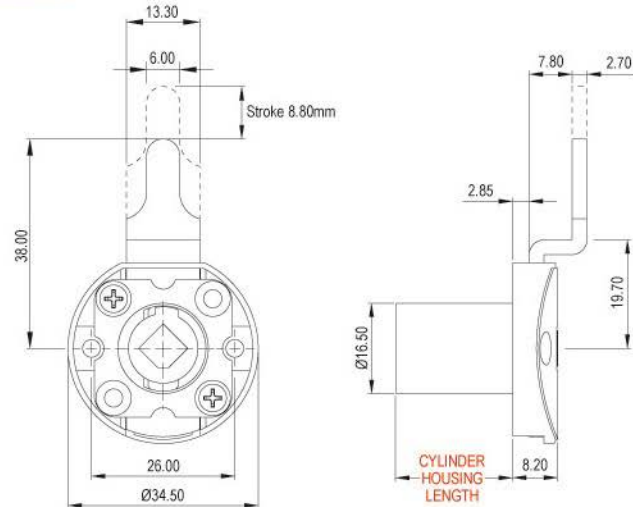

A-734S-30-G298
Ø16.5mm

A-734S-35-G298
Ø16.5mm

A-734S-40-G298
Ø16.5mm

A-734S-50-G298
Ø16.5mm

Specifications

- STANDARD VERSION ROUND RIM LOCK
- CLICK ACTION MECHANISM
- KEY REMOVABLE IN LOCKED & UNLOCKED POSITIONS
- ZINC ALLOY DIE CAST

A set includes

- 1 LOCK HOUSING
- 1 CYLINDER CORE
- 2 KEYS
- 1 BEZEL
- 1 CAM TYPE G298

Accessories Options

- L-BRACKET
- STRIKE PLATE

ROUND RIM LOCK (STANDARD VERSION)

Dimensions

Wooden furniture lock

A-734R-22-G298
Ø16.5mm

A-734R-30-G298
Ø16.5mm

A-734R-35-G298
Ø16.5mm

A-734R-40-G298
Ø16.5mm

A-734R-50-G298
Ø16.5mm

Specifications

- RIGHT VERSION ROUND RIM LOCK
- CLICK ACTION MECHANISM
- KEY REMOVABLE IN LOCKED & UNLOCKED POSITIONS
- ZINC ALLOY DIE CAST

A set includes

- 1 LOCK HOUSING
- 1 CYLINDER CORE
- 2 KEYS
- 1 BEZEL
- 1 CAM TYPE G298

Accessories Options

- L-BRACKET
- STRIKE PLATE

Dimensions

ROUND RIM LOCK
(RIGHT VERSION)

Wooden furniture lock

B-734S-22-N
Ø16.5mm