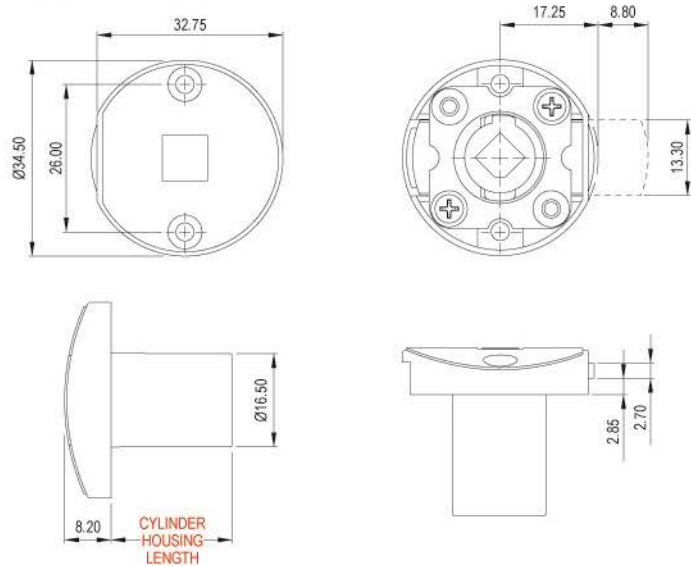

A-734L-30
Ø16.5mm

A-734L-35
Ø16.5mm

A-734L-40
Ø16.5mm

A-734L-50
Ø16.5mm

Specifications

- LEFT VERSION ROUND RIM LOCK
- CLICK ACTION MECHANISM
- KEY REMOVABLE IN LOCKED & UNLOCKED POSITIONS
- ZINC ALLOY DIE CAST

A set includes

- 1 LOCK HOUSING
- 1 CYLINDER CORE
- 2 KEYS
- 1 BEZEL

Accessories Options

- L-BRACKET
- STRIKE PLATE

ROUND RIM LOCK (LEFT VERSION)

Dimensions

Wooden furniture lock

A-734R-22
Ø16.5mm

A-734R-30
Ø16.5mm

A-734R-35
Ø16.5mm

A-734R-40
Ø16.5mm

A-734R-50
Ø16.5mm

Specifications

- RIGHT VERSION ROUND RIM LOCK
- CLICK ACTION MECHANISM
- KEY REMOVABLE IN LOCKED & UNLOCKED POSITIONS
- ZINC ALLOY DIE CAST

A-734S-30-G298
Ø16.5mm

A-734S-35-G298
Ø16.5mm

A-734S-40-G298
Ø16.5mm

A-734S-50-G298
Ø16.5mm

Specifications

- STANDARD VERSION ROUND RIM LOCK
- CLICK ACTION MECHANISM
- KEY REMOVABLE IN LOCKED & UNLOCKED POSITIONS
- ZINC ALLOY DIE CAST