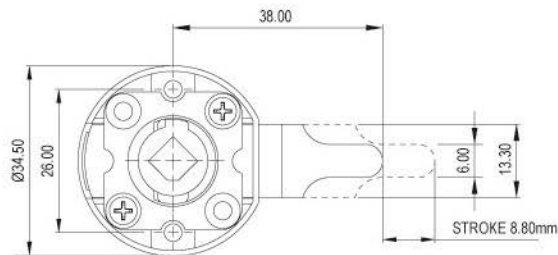

Wooden furniture lock

A-734L-22-G298
Ø16.5mm

A-734L-30-G298
Ø16.5mm

A-734L-35-G298
Ø16.5mm

A-734L-40-G298
Ø16.5mm

A-734L-50-G298
Ø16.5mm

Specifications

- LEFT VERSION ROUND RIM LOCK
- CLICK ACTION MECHANISM
- KEY REMOVABLE IN LOCKED & UNLOCKED POSITIONS
- ZINC ALLOY DIE CAST

A set includes

- 1 LOCK HOUSING
- 1 CYLINDER CORE
- 2 KEYS
- 1 BEZEL
- 1 CAM TYPE G298

Accessories Options

- L-BRACKET
- STRIKE PLATE

ROUND RIM LOCK
(LEFT VERSION)

Dimensions

Wooden furniture lock

A-734S-22
Ø16.5mm

A-734S-30
Ø16.5mm

A-734S-35
Ø16.5mm

A-734S-40
Ø16.5mm

A-734S-50
Ø16.5mm

Specifications

- STANDARD VERSION ROUND RIM LOCK
- CLICK ACTION MECHANISM
- KEY REMOVABLE IN LOCKED & UNLOCKED POSITIONS
- ZINC ALLOY DIE CAST

A set includes

- 1 LOCK HOUSING
- 1 CYLINDER CORE
- 2 KEYS
- 1 BEZEL

Accessories Options

- L-BRACKET
- STRIKE PLATE

Dimensions

ROUND RIM LOCK
(STANDARD VERSION)

Wooden furniture lock

A-734L-22
Ø16.5mm