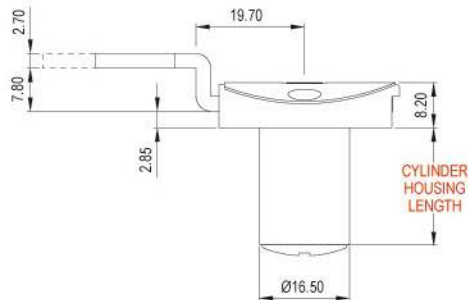

B-734L-22-G298-N
Ø16.5mm

B-734L-30-G298-N
Ø16.5mm

B-734L-35-G298-N
Ø16.5mm

B-734L-40-G298-N
Ø16.5mm

B-734L-50-G298-N
Ø16.5mm

Specifications

- LEFT VERSION ROUND RIM LOCK
- CLICK ACTION MECHANISM
- CAN NOT REMOVE KEY IN UNLOCKED POSITION
- ZINC ALLOY DIE CAST

A set includes

- 1 LOCK HOUSING
- 1 CYLINDER CORE
- 2 KEYS
- 1 BEZEL
- 1 CAM TYPE G298

Accessories Options

- L-BRACKET
- STRIKE PLATE

Dimensions

ROUND RIM LOCK
(LEFT VERSION)
(CAN NOT REMOVE KEY IN UNLOCKED POSITION)

Wooden furniture lock

B-734R-22-G298-N
Ø16.5mm

B-734R-30-G298-N
Ø16.5mm

B-734R-35-G298-N
Ø16.5mm

B-734R-40-G298-N
Ø16.5mm

B-734R-50-G298-N
Ø16.5mm

Specifications

- RIGHT VERSION ROUND RIM LOCK
- CLICK ACTION MECHANISM
- CAN NOT REMOVE KEY IN UNLOCKED POSITION
- ZINC ALLOY DIE CAST

A set includes

- 1 LOCK HOUSING
- 1 CYLINDER CORE
- 2 KEYS
- 1 BEZEL
- 1 CAM TYPE G298

Accessories Options

- L-BRACKET
- STRIKE PLATE

Dimensions

ROUND RIM LOCK
(RIGHT VERSION)
(CAN NOT REMOVE KEY IN UNLOCKED POSITION)