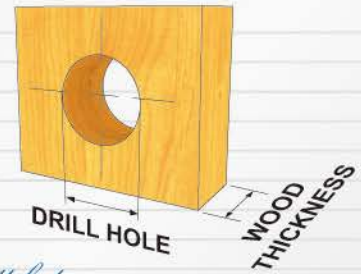

A set includes

- 1 LOCK HOUSING
- 1 CYLINDER CORE
- 2 KEYS
- 1 BEZEL
- 1 CAM TYPE G298

Accessories Options

- L-BRACKET
- STRIKE PLATE

Dimensions

ROUND RIM LOCK
(RIGHT VERSION)
(CAN NOT REMOVE KEY IN UNLOCKED POSITION)

Finished

ROUND RIM LOCK

Drill hole

Ø17.5mm FOR 16.5mm HOUSING DIAMETER

Wood Thickness

- 16-20mm - USE 22mm CYLINDER HOUSING LENGTH
- 24-28mm - USE 30mm CYLINDER HOUSING LENGTH
- 28-33mm - USE 35mm CYLINDER HOUSING LENGTH
- 33-38mm - USE 40mm CYLINDER HOUSING LENGTH