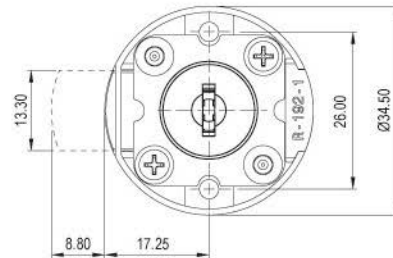

A set includes

- 1 LOCK HOUSING
- 1 CYLINDER CORE
- 2 KEYS
- 1 BEZEL

Accessories Options

- L-BRACKET
- STRIKE PLATE

Dimensions

ROUND RIM LOCK
(LEFT VERSION)

(CAN NOT REMOVE KEY IN UNLOCKED POSITION)

Wooden furniture lock

B-734R-22-N
Ø16.5mm

B-734R-30-N
Ø16.5mm

B-734R-35-N
Ø16.5mm

B-734R-40-N
Ø16.5mm

B-734R-50-N
Ø16.5mm

Specifications

- RIGHT VERSION ROUND RIM LOCK
- CLICK ACTION MECHANISM
- CAN NOT REMOVE KEY IN UNLOCKED POSITION
- ZINC ALLOY DIE CAST

A set includes

- 1 LOCK HOUSING
- 1 CYLINDER CORE
- 2 KEYS
- 1 BEZEL

Accessories Options

- L-BRACKET
- STRIKE PLATE

Dimensions

ROUND RIM LOCK
(RIGHT VERSION)
(CAN NOT REMOVE KEY IN UNLOCKED POSITION)

Wooden furniture lock

B-734L-22-G298-N
Ø16.5mm

B-734L-30-G298-N
Ø16.5mm

B-734L-35-G298-N
Ø16.5mm

B-734L-40-G298-N
Ø16.5mm

B-734L-50-G298-N
Ø16.5mm

Specifications

- LEFT VERSION ROUND RIM LOCK
- CLICK ACTION MECHANISM
- CAN NOT REMOVE KEY IN UNLOCKED POSITION
- ZINC ALLOY DIE CAST