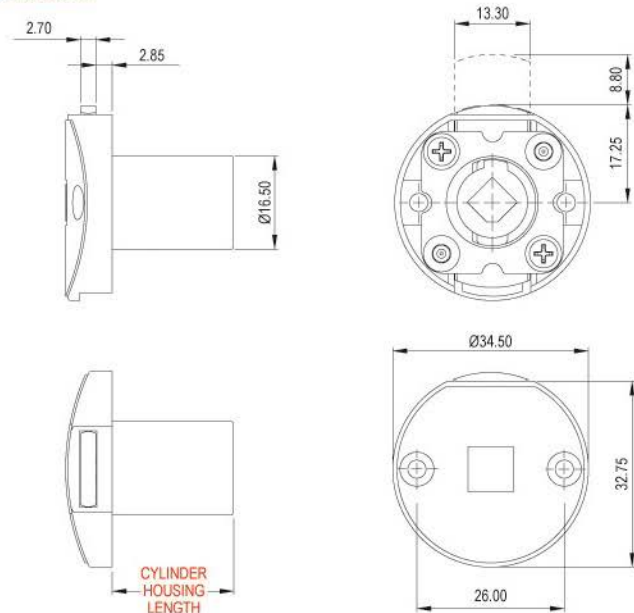

Wooden furniture lock

A-734L-22-G298
Ø16.5mm

A-734L-30-G298
Ø16.5mm

A-734L-35-G298
Ø16.5mm

A-734L-40-G298
Ø16.5mm

A-734L-50-G298
Ø16.5mm

Specifications

- LEFT VERSION ROUND RIM LOCK
- CLICK ACTION MECHANISM
- KEY REMOVABLE IN LOCKED & UNLOCKED POSITIONS
- ZINC ALLOY DIE CAST

A set includes

- 1 LOCK HOUSING
- 1 CYLINDER CORE
- 2 KEYS
- 1 BEZEL
- 1 CAM TYPE G298

Accessories Options

- L-BRACKET
- STRIKE PLATE

ROUND RIM LOCK
(LEFT VERSION)

Dimensions

Wooden furniture lock

A-734S-22
Ø16.5mm

A-734S-30
Ø16.5mm

A-734S-35
Ø16.5mm

A-734S-40
Ø16.5mm

A-734S-50
Ø16.5mm

Specifications

- STANDARD VERSION ROUND RIM LOCK
- CLICK ACTION MECHANISM
- KEY REMOVABLE IN LOCKED & UNLOCKED POSITIONS
- ZINC ALLOY DIE CAST

A set includes

- 1 LOCK HOUSING
- 1 CYLINDER CORE
- 2 KEYS
- 1 BEZEL

Accessories Options

- L-BRACKET
- STRIKE PLATE

Dimensions

ROUND RIM LOCK
(STANDARD VERSION)

Wooden furniture lock

A-734L-22
Ø16.5mm