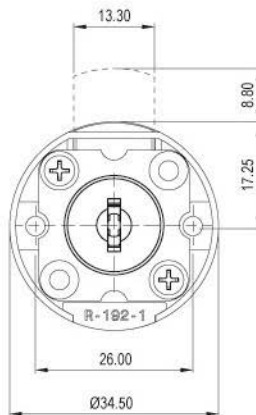

A-734R-30-G298
Ø16.5mm

A-734R-35-G298
Ø16.5mm

A-734R-40-G298
Ø16.5mm

A-734R-50-G298
Ø16.5mm

Specifications

- RIGHT VERSION ROUND RIM LOCK
- CLICK ACTION MECHANISM
- KEY REMOVABLE IN LOCKED & UNLOCKED POSITIONS
- ZINC ALLOY DIE CAST

A set includes

- 1 LOCK HOUSING
- 1 CYLINDER CORE
- 2 KEYS
- 1 BEZEL
- 1 CAM TYPE G298

Accessories Options

- L-BRACKET
- STRIKE PLATE

Dimensions

ROUND RIM LOCK
(RIGHT VERSION)

Wooden furniture lock

B-734S-22-N
Ø16.5mm

B-734S-30-N
Ø16.5mm

B-734S-35-N
Ø16.5mm

B-734S-40-N
Ø16.5mm

B-734S-50-N
Ø16.5mm

Specifications

- STANDARD VERSION ROUND RIM LOCK
- CLICK ACTION MECHANISM
- CAN NOT REMOVE KEY IN UNLOCKED POSITION
- ZINC ALLOY DIE CAST

A set includes

- 1 LOCK HOUSING
- 1 CYLINDER CORE
- 2 KEYS
- 1 BEZEL

Accessories Options

- L-BRACKET
- STRIKE PLATE

Dimensions

ROUND RIM LOCK
(STANDARD VERSION)
(CAN NOT REMOVE KEY IN UNLOCKED POSITION)

Wooden furniture lock