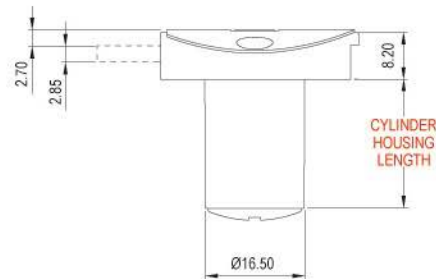

A set includes

- 1 LOCK HOUSING
- 1 CYLINDER CORE
- 2 KEYS
- 1 BEZEL

Accessories Options

- L-BRACKET
- STRIKE PLATE

Dimensions

ROUND RIM LOCK
(LEFT VERSION)

(CAN NOT REMOVE KEY IN UNLOCKED POSITION)

Wooden furniture lock

B-734R-22-N
Ø16.5mm

B-734R-30-N
Ø16.5mm

B-734R-35-N
Ø16.5mm

B-734R-40-N
Ø16.5mm

B-734R-50-N
Ø16.5mm

Specifications

- RIGHT VERSION ROUND RIM LOCK
- CLICK ACTION MECHANISM
- CAN NOT REMOVE KEY IN UNLOCKED POSITION
- ZINC ALLOY DIE CAST

A set includes

- 1 LOCK HOUSING
- 1 CYLINDER CORE
- 2 KEYS
- 1 BEZEL

Accessories Options

- L-BRACKET
- STRIKE PLATE

Dimensions

ROUND RIM LOCK
(RIGHT VERSION)
(CAN NOT REMOVE KEY IN UNLOCKED POSITION)

Wooden furniture lock

B-734L-22-G298-N
Ø16.5mm

B-734L-30-G298-N
Ø16.5mm

B-734L-35-G298-N
Ø16.5mm

B-734L-40-G298-N
Ø16.5mm

B-734L-50-G298-N
Ø16.5mm

Specifications

- LEFT VERSION ROUND RIM LOCK
- CLICK ACTION MECHANISM
- CAN NOT REMOVE KEY IN UNLOCKED POSITION
- ZINC ALLOY DIE CAST