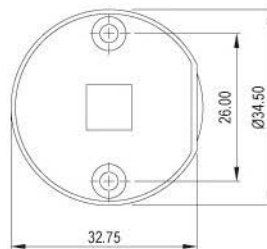

A-734R-30
Ø16.5mm

A-734R-35
Ø16.5mm

A-734R-40
Ø16.5mm

A-734R-50
Ø16.5mm

Specifications

- RIGHT VERSION ROUND RIM LOCK
- CLICK ACTION MECHANISM
- KEY REMOVABLE IN LOCKED & UNLOCKED POSITIONS
- ZINC ALLOY DIE CAST

A set includes

- 1 LOCK HOUSING
- 1 CYLINDER CORE
- 2 KEYS
- 1 BEZEL

Accessories Options

- L-BRACKET
- STRIKE PLATE

ROUND RIM LOCK (RIGHT VERSION)

Dimensions

Wooden furniture lock

A-734S-22-G298
Ø16.5mm

A-734S-30-G298
Ø16.5mm

A-734S-35-G298
Ø16.5mm

A-734S-40-G298
Ø16.5mm

A-734S-50-G298
Ø16.5mm

Specifications

- STANDARD VERSION ROUND RIM LOCK
- CLICK ACTION MECHANISM
- KEY REMOVABLE IN LOCKED & UNLOCKED POSITIONS
- ZINC ALLOY DIE CAST

A-734R-30-G298
Ø16.5mm

A-734R-35-G298
Ø16.5mm

A-734R-40-G298
Ø16.5mm

A-734R-50-G298
Ø16.5mm

Specifications

- RIGHT VERSION ROUND RIM LOCK
- CLICK ACTION MECHANISM
- KEY REMOVABLE IN LOCKED & UNLOCKED POSITIONS
- ZINC ALLOY DIE CAST