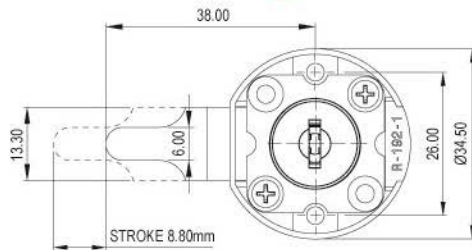

B-734L-22-G298-N
Ø16.5mm

B-734L-30-G298-N
Ø16.5mm

B-734L-35-G298-N
Ø16.5mm

B-734L-40-G298-N
Ø16.5mm

B-734L-50-G298-N
Ø16.5mm

Specifications

- LEFT VERSION ROUND RIM LOCK
- CLICK ACTION MECHANISM
- CAN NOT REMOVE KEY IN UNLOCKED POSITION
- ZINC ALLOY DIE CAST

A set includes

- 1 LOCK HOUSING
- 1 CYLINDER CORE
- 2 KEYS
- 1 BEZEL
- 1 CAM TYPE G298

Accessories Options

- L-BRACKET
- STRIKE PLATE

Dimensions

ROUND RIM LOCK
(LEFT VERSION)
(CAN NOT REMOVE KEY IN UNLOCKED POSITION)

Wooden furniture lock

B-734R-22-G298-N
Ø16.5mm

B-734R-30-G298-N
Ø16.5mm

B-734R-35-G298-N
Ø16.5mm

B-734R-40-G298-N
Ø16.5mm

B-734R-50-G298-N
Ø16.5mm

Specifications

- RIGHT VERSION ROUND RIM LOCK
- CLICK ACTION MECHANISM
- CAN NOT REMOVE KEY IN UNLOCKED POSITION
- ZINC ALLOY DIE CAST

A set includes

- 1 LOCK HOUSING
- 1 CYLINDER CORE
- 2 KEYS
- 1 BEZEL
- 1 CAM TYPE G298

Accessories Options

- L-BRACKET
- STRIKE PLATE

Dimensions

ROUND RIM LOCK
(RIGHT VERSION)
(CAN NOT REMOVE KEY IN UNLOCKED POSITION)