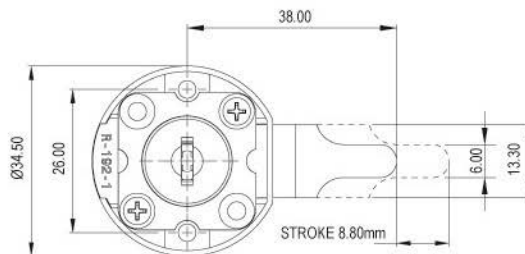

A set includes

- 1 LOCK HOUSING
- 1 CYLINDER CORE
- 2 KEYS
- 1 BEZEL

Accessories Options

- L-BRACKET
- STRIKE PLATE

Dimensions

ROUND RIM LOCK
(RIGHT VERSION)
(CAN NOT REMOVE KEY IN UNLOCKED POSITION)

Wooden furniture lock

B-734L-22-G298-N
Ø16.5mm

B-734L-30-G298-N
Ø16.5mm

B-734L-35-G298-N
Ø16.5mm

B-734L-40-G298-N
Ø16.5mm

B-734L-50-G298-N
Ø16.5mm

Specifications

- LEFT VERSION ROUND RIM LOCK
- CLICK ACTION MECHANISM
- CAN NOT REMOVE KEY IN UNLOCKED POSITION
- ZINC ALLOY DIE CAST

A set includes

- 1 LOCK HOUSING
- 1 CYLINDER CORE
- 2 KEYS
- 1 BEZEL
- 1 CAM TYPE G298

Accessories Options

- L-BRACKET
- STRIKE PLATE

Dimensions

ROUND RIM LOCK
(LEFT VERSION)
(CAN NOT REMOVE KEY IN UNLOCKED POSITION)