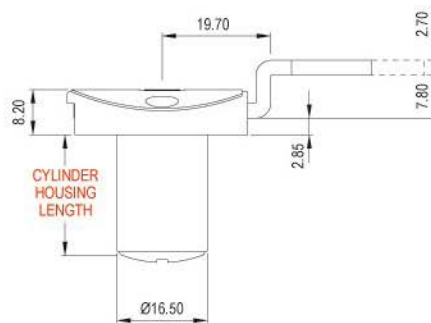

Wooden furniture lock

A-734L-22-G298
Ø16.5mm

A-734L-30-G298
Ø16.5mm

A-734L-35-G298
Ø16.5mm

A-734L-40-G298
Ø16.5mm

A-734L-50-G298
Ø16.5mm

Specifications

- LEFT VERSION ROUND RIM LOCK
- CLICK ACTION MECHANISM
- KEY REMOVABLE IN LOCKED & UNLOCKED POSITIONS
- ZINC ALLOY DIE CAST

A set includes

- 1 LOCK HOUSING
- 1 CYLINDER CORE
- 2 KEYS
- 1 BEZEL

Accessories Options

- L-BRACKET
- STRIKE PLATE

Dimensions

ROUND RIM LOCK
(RIGHT VERSION)
(CAN NOT REMOVE KEY IN UNLOCKED POSITION)

Wooden furniture lock

B-734L-22-G298-N
Ø16.5mm

B-734L-30-G298-N
Ø16.5mm

B-734L-35-G298-N
Ø16.5mm

B-734L-40-G298-N
Ø16.5mm

B-734L-50-G298-N
Ø16.5mm

Specifications

- LEFT VERSION ROUND RIM LOCK
- CLICK ACTION MECHANISM
- CAN NOT REMOVE KEY IN UNLOCKED POSITION
- ZINC ALLOY DIE CAST

A set includes

- 1 LOCK HOUSING
- 1 CYLINDER CORE
- 2 KEYS
- 1 BEZEL
- 1 CAM TYPE G298

Accessories Options

- L-BRACKET
- STRIKE PLATE

Dimensions

ROUND RIM LOCK
(LEFT VERSION)
(CAN NOT REMOVE KEY IN UNLOCKED POSITION)