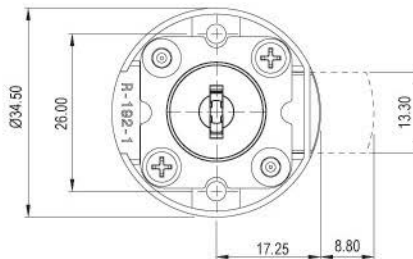

A-734R-30-G298
Ø16.5mm

A-734R-35-G298
Ø16.5mm

A-734R-40-G298
Ø16.5mm

A-734R-50-G298
Ø16.5mm

Specifications

- RIGHT VERSION ROUND RIM LOCK
- CLICK ACTION MECHANISM
- KEY REMOVABLE IN LOCKED & UNLOCKED POSITIONS
- ZINC ALLOY DIE CAST

A set includes

- 1 LOCK HOUSING
- 1 CYLINDER CORE
- 2 KEYS
- 1 BEZEL

Accessories Options

- L-BRACKET
- STRIKE PLATE

Dimensions

ROUND RIM LOCK
(STANDARD VERSION)
(CAN NOT REMOVE KEY IN UNLOCKED POSITION)

Wooden furniture lock

B-734L-22-N
Ø16.5mm

B-734L-30-N
Ø16.5mm

B-734L-35-N
Ø16.5mm

B-734L-40-N
Ø16.5mm

B-734L-50-N
Ø16.5mm

Specifications

- LEFT VERSION ROUND RIM LOCK
- CLICK ACTION MECHANISM
- CAN NOT REMOVE KEY IN UNLOCKED POSITION
- ZINC ALLOY DIE CAST

A set includes

- 1 LOCK HOUSING
- 1 CYLINDER CORE
- 2 KEYS
- 1 BEZEL

Accessories Options

- L-BRACKET
- STRIKE PLATE

Dimensions

ROUND RIM LOCK
(LEFT VERSION)

(CAN NOT REMOVE KEY IN UNLOCKED POSITION)

Wooden furniture lock