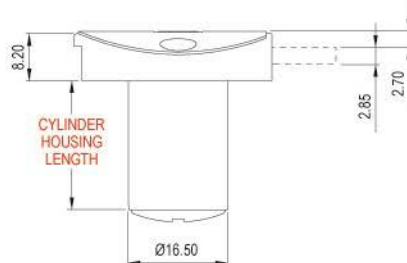

Wooden furniture lock

A-734L-22-G298
Ø16.5mm

A-734L-30-G298
Ø16.5mm

A-734L-35-G298
Ø16.5mm

A-734L-40-G298
Ø16.5mm

A-734L-50-G298
Ø16.5mm

Specifications

- LEFT VERSION ROUND RIM LOCK
- CLICK ACTION MECHANISM
- KEY REMOVABLE IN LOCKED & UNLOCKED POSITIONS
- ZINC ALLOY DIE CAST

A-734R-30-G298
Ø16.5mm

A-734R-35-G298
Ø16.5mm

A-734R-40-G298
Ø16.5mm

A-734R-50-G298
Ø16.5mm

Specifications

- RIGHT VERSION ROUND RIM LOCK
- CLICK ACTION MECHANISM
- KEY REMOVABLE IN LOCKED & UNLOCKED POSITIONS
- ZINC ALLOY DIE CAST

B-734L-22-N
Ø16.5mm

B-734L-30-N
Ø16.5mm

B-734L-35-N
Ø16.5mm

B-734L-40-N
Ø16.5mm

B-734L-50-N
Ø16.5mm

Specifications

- LEFT VERSION ROUND RIM LOCK
- CLICK ACTION MECHANISM
- CAN NOT REMOVE KEY IN UNLOCKED POSITION
- ZINC ALLOY DIE CAST

A set includes

- 1 LOCK HOUSING
- 1 CYLINDER CORE
- 2 KEYS
- 1 BEZEL

Accessories Options

- L-BRACKET
- STRIKE PLATE

Dimensions

ROUND RIM LOCK
(LEFT VERSION)

(CAN NOT REMOVE KEY IN UNLOCKED POSITION)

Wooden furniture lock