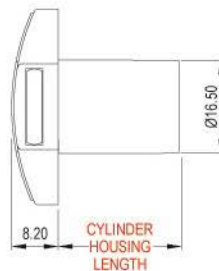

A set includes

- 1 LOCK HOUSING
- 1 CYLINDER CORE
- 2 KEYS
- 1 BEZEL

Accessories Options

- L-BRACKET
- STRIKE PLATE

ROUND RIM LOCK (LEFT VERSION)

Dimensions

Wooden furniture lock

A-734R-22
Ø16.5mm

A-734R-30
Ø16.5mm

A-734R-35
Ø16.5mm

A-734R-40
Ø16.5mm

A-734R-50
Ø16.5mm

Specifications

- RIGHT VERSION ROUND RIM LOCK
- CLICK ACTION MECHANISM
- KEY REMOVABLE IN LOCKED & UNLOCKED POSITIONS
- ZINC ALLOY DIE CAST

A set includes

- 1 LOCK HOUSING
- 1 CYLINDER CORE
- 2 KEYS
- 1 BEZEL

Accessories Options

- L-BRACKET
- STRIKE PLATE

ROUND RIM LOCK (RIGHT VERSION)

Dimensions

Wooden furniture lock

A-734S-22-G298
Ø16.5mm

A-734S-30-G298
Ø16.5mm

A-734S-35-G298
Ø16.5mm

A-734S-40-G298
Ø16.5mm

A-734S-50-G298
Ø16.5mm

Specifications

- STANDARD VERSION ROUND RIM LOCK
- CLICK ACTION MECHANISM
- KEY REMOVABLE IN LOCKED & UNLOCKED POSITIONS
- ZINC ALLOY DIE CAST