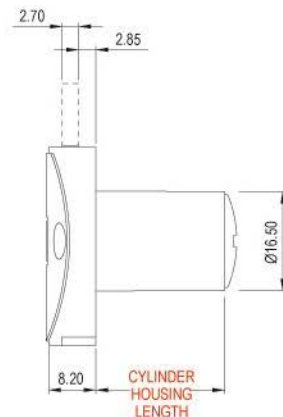

A-734R-30-G298
Ø16.5mm

A-734R-35-G298
Ø16.5mm

A-734R-40-G298
Ø16.5mm

A-734R-50-G298
Ø16.5mm

Specifications

- RIGHT VERSION ROUND RIM LOCK
- CLICK ACTION MECHANISM
- KEY REMOVABLE IN LOCKED & UNLOCKED POSITIONS
- ZINC ALLOY DIE CAST

A set includes

- 1 LOCK HOUSING
- 1 CYLINDER CORE
- 2 KEYS
- 1 BEZEL
- 1 CAM TYPE G298

Accessories Options

- L-BRACKET
- STRIKE PLATE

Dimensions

ROUND RIM LOCK
(RIGHT VERSION)

Wooden furniture lock

B-734S-22-N
Ø16.5mm

B-734S-30-N
Ø16.5mm

B-734S-35-N
Ø16.5mm

B-734S-40-N
Ø16.5mm

B-734S-50-N
Ø16.5mm

Specifications

- STANDARD VERSION ROUND RIM LOCK
- CLICK ACTION MECHANISM
- CAN NOT REMOVE KEY IN UNLOCKED POSITION
- ZINC ALLOY DIE CAST

A set includes

- 1 LOCK HOUSING
- 1 CYLINDER CORE
- 2 KEYS
- 1 BEZEL

Accessories Options

- L-BRACKET
- STRIKE PLATE

Dimensions

ROUND RIM LOCK
(STANDARD VERSION)
(CAN NOT REMOVE KEY IN UNLOCKED POSITION)

Wooden furniture lock