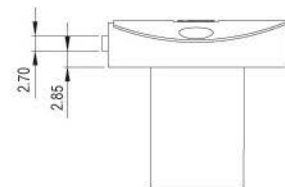

A-734R-30
Ø16.5mm

A-734R-35
Ø16.5mm

A-734R-40
Ø16.5mm

A-734R-50
Ø16.5mm

Specifications

- RIGHT VERSION ROUND RIM LOCK
- CLICK ACTION MECHANISM
- KEY REMOVABLE IN LOCKED & UNLOCKED POSITIONS
- ZINC ALLOY DIE CAST

A set includes

- 1 LOCK HOUSING
- 1 CYLINDER CORE
- 2 KEYS
- 1 BEZEL

Accessories Options

- L-BRACKET
- STRIKE PLATE

ROUND RIM LOCK (RIGHT VERSION)

Dimensions

Wooden furniture lock

A-734S-22-G298
Ø16.5mm

A-734S-30-G298
Ø16.5mm

A-734S-35-G298
Ø16.5mm

A-734S-40-G298
Ø16.5mm

A-734S-50-G298
Ø16.5mm

Specifications

- STANDARD VERSION ROUND RIM LOCK
- CLICK ACTION MECHANISM
- KEY REMOVABLE IN LOCKED & UNLOCKED POSITIONS
- ZINC ALLOY DIE CAST

A-734R-30-G298
Ø16.5mm

A-734R-35-G298
Ø16.5mm

A-734R-40-G298
Ø16.5mm

A-734R-50-G298
Ø16.5mm

Specifications

- RIGHT VERSION ROUND RIM LOCK
- CLICK ACTION MECHANISM
- KEY REMOVABLE IN LOCKED & UNLOCKED POSITIONS
- ZINC ALLOY DIE CAST