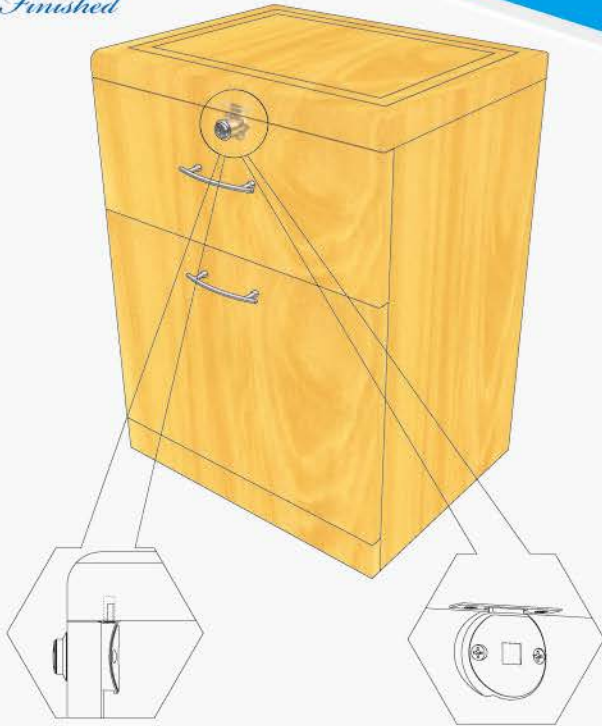

Wooden furniture lock

B-734R-22-G298-N
Ø16.5mm

B-734R-30-G298-N
Ø16.5mm

B-734R-35-G298-N
Ø16.5mm

B-734R-40-G298-N
Ø16.5mm

B-734R-50-G298-N
Ø16.5mm

Specifications

- RIGHT VERSION ROUND RIM LOCK
- CLICK ACTION MECHANISM
- CAN NOT REMOVE KEY IN UNLOCKED POSITION
- ZINC ALLOY DIE CAST

A set includes

- 1 LOCK HOUSING
- 1 CYLINDER CORE
- 2 KEYS
- 1 BEZEL
- 1 CAM TYPE G298

Accessories Options

- L-BRACKET
- STRIKE PLATE

Dimensions

ROUND RIM LOCK
(RIGHT VERSION)
(CAN NOT REMOVE KEY IN UNLOCKED POSITION)

Finished

ROUND RIM LOCK

Drill hole

Ø17.5mm FOR 16.5mm HOUSING DIAMETER

Wood Thickness

- 16-20mm - USE 22mm CYLINDER HOUSING LENGTH
- 24-28mm - USE 30mm CYLINDER HOUSING LENGTH
- 28-33mm - USE 35mm CYLINDER HOUSING LENGTH
- 33-38mm - USE 40mm CYLINDER HOUSING LENGTH