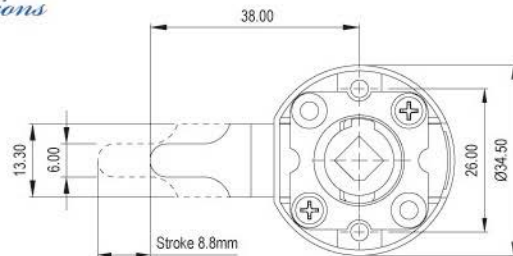

A-734S-30-G298
Ø16.5mm

A-734S-35-G298
Ø16.5mm

A-734S-40-G298
Ø16.5mm

A-734S-50-G298
Ø16.5mm

Specifications

- STANDARD VERSION ROUND RIM LOCK
- CLICK ACTION MECHANISM
- KEY REMOVABLE IN LOCKED & UNLOCKED POSITIONS
- ZINC ALLOY DIE CAST

A set includes

- 1 LOCK HOUSING
- 1 CYLINDER CORE
- 2 KEYS
- 1 BEZEL
- 1 CAM TYPE G298

Accessories Options

- L-BRACKET
- STRIKE PLATE

ROUND RIM LOCK (STANDARD VERSION)

Dimensions

Wooden furniture lock

A-734R-22-G298
Ø16.5mm

A-734R-30-G298
Ø16.5mm

A-734R-35-G298
Ø16.5mm

A-734R-40-G298
Ø16.5mm

A-734R-50-G298
Ø16.5mm

Specifications

- RIGHT VERSION ROUND RIM LOCK
- CLICK ACTION MECHANISM
- KEY REMOVABLE IN LOCKED & UNLOCKED POSITIONS
- ZINC ALLOY DIE CAST

A set includes

- 1 LOCK HOUSING
- 1 CYLINDER CORE
- 2 KEYS
- 1 BEZEL
- 1 CAM TYPE G298

Accessories Options

- L-BRACKET
- STRIKE PLATE

Dimensions

ROUND RIM LOCK
(RIGHT VERSION)

Wooden furniture lock

B-734S-22-N
Ø16.5mm