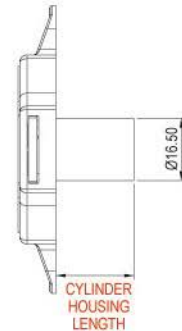

### Dimensions

# Wooden furniture lock

**A-750V-22**  
Ø16.5mm

**A-750V-26**  
Ø16.5mm

**A-750V-30**  
Ø16.5mm

**A-750V-35**  
Ø16.5mm

**A-750V-40**  
Ø16.5mm

**DRAWER LOCK**  
(VERTICAL VERSION)

## Specifications

- VERTICAL VERSION DRAWER LOCK
- AVAILABLE IN ONE DIAMETER : 16.5mm
- CLICK ACTION MECHANISM
- KEY REMOVABLE IN LOCKED & UNLOCKED POSITIONS
- ZINC ALLOY DIE CAST

## Dimensions