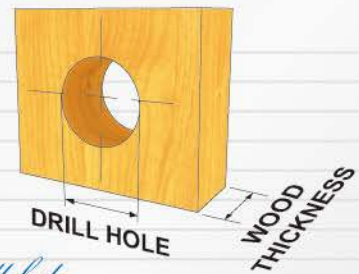

DRAWER LOCK