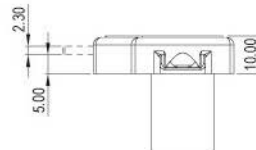

### Dimensions

# Wooden furniture lock

**A-750V-22**  
Ø16.5mm

**A-750V-26**  
Ø16.5mm

**A-750V-30**  
Ø16.5mm

**A-750V-35**  
Ø16.5mm

**A-750V-40**  
Ø16.5mm

**DRAWER LOCK**  
(VERTICAL VERSION)

## Specifications

- VERTICAL VERSION DRAWER LOCK
- AVAILABLE IN ONE DIAMETER : 16.5mm
- CLICK ACTION MECHANISM
- KEY REMOVABLE IN LOCKED & UNLOCKED POSITIONS
- ZINC ALLOY DIE CAST

## Dimensions