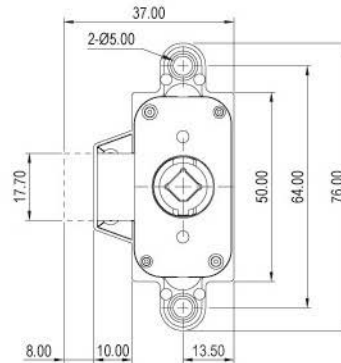

### Dimensions

# Wooden furniture lock

**A-750V-22**  
Ø16.5mm

**A-750V-26**  
Ø16.5mm

**A-750V-30**  
Ø16.5mm

**A-750V-35**  
Ø16.5mm

**A-750V-40**  
Ø16.5mm

**DRAWER LOCK**  
(VERTICAL VERSION)

## Specifications

- VERTICAL VERSION DRAWER LOCK
- AVAILABLE IN ONE DIAMETER : 16.5mm
- CLICK ACTION MECHANISM
- KEY REMOVABLE IN LOCKED & UNLOCKED POSITIONS
- ZINC ALLOY DIE CAST

## Dimensions