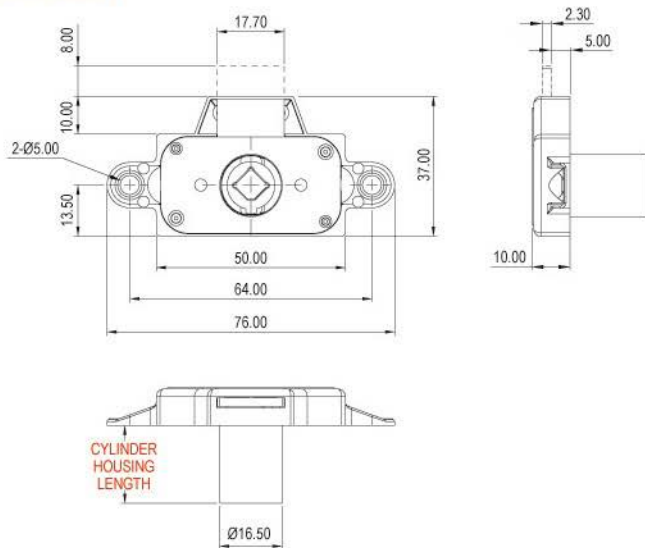

### Specifications

- HORIZONTAL VERSION DRAWER LOCK
- AVAILABLE IN ONE DIAMETER : 16.5mm
- CLICK ACTION MECHANISM
- KEY REMOVABLE IN LOCKED & UNLOCKED POSITIONS
- ZINC ALLOY DIE CAST

### Dimensions

## Specifications

- VERTICAL VERSION DRAWER LOCK
- AVAILABLE IN ONE DIAMETER : 16.5mm
- CLICK ACTION MECHANISM
- KEY REMOVABLE IN LOCKED & UNLOCKED POSITIONS
- ZINC ALLOY DIE CAST

## Dimensions