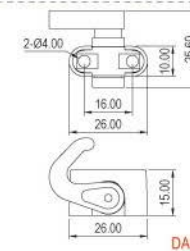

Wooden furniture lock

A-760H-22
Ø 16.5mm
A-760V-22
Ø 16.5mm

A-760H-30
Ø 16.5mm
A-760V-30
Ø 16.5mm

A-760H-35
Ø 16.5mm
A-760V-35
Ø 16.5mm

A-760H-40
Ø 16.5mm
A-760V-40
Ø 16.5mm

Specifications

- ESPAGNOLETTE LOCK
- AVAILABLE IN TWO VERSIONS :
HORIZONTAL & VERTICAL
- FOR 6mm DIAMETER PROFILE ROD
- DIM. D = 15mm FOR SCREW MOUNTING
- ZINC ALLOY DIE CAST

A set includes

- 1 LOCK HOUSING
- 1 CYLINDER CORE
- 2 KEYS
- 1 BEZEL

ESPAÑOLETTE LOCK

Dimensions

Finished

ESPAÑOLETTE LOCK

Drill hole

Ø17.5mm FOR 16.5mm HOUSING DIAMETER

Wood Thickness

- 16-20mm - USE 22mm CYLINDER HOUSING LENGTH
- 20-28mm - USE 30mm CYLINDER HOUSING LENGTH
- 28-33mm - USE 35mm CYLINDER HOUSING LENGTH
- 38-48mm - USE 40mm CYLINDER HOUSING LENGTH

Fixing Details