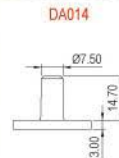

Wooden furniture lock

A-760H-22
Ø 16.5mm
A-760V-22
Ø 16.5mm

A-760H-30
Ø 16.5mm
A-760V-30
Ø 16.5mm

A-760H-35
Ø 16.5mm
A-760V-35
Ø 16.5mm

A-760H-40
Ø 16.5mm
A-760V-40
Ø 16.5mm

Specifications

- ESPAGNOLETTE LOCK
- AVAILABLE IN TWO VERSIONS :
HORIZONTAL & VERTICAL
- FOR 6mm DIAMETER PROFILE ROD
- DIM. D = 15mm FOR SCREW MOUNTING
- ZINC ALLOY DIE CAST

A set includes

- 1 LOCK HOUSING
- 1 CYLINDER CORE
- 2 KEYS
- 1 BEZEL

ESPAÑOLETTE LOCK

Dimensions

Finished

ESPAÑOLETTE LOCK

Drill hole

Ø17.5mm FOR 16.5mm HOUSING DIAMETER

Wood Thickness

- 16-20mm - USE 22mm CYLINDER HOUSING LENGTH
- 20-28mm - USE 30mm CYLINDER HOUSING LENGTH
- 28-33mm - USE 35mm CYLINDER HOUSING LENGTH
- 38-48mm - USE 40mm CYLINDER HOUSING LENGTH

Fixing Details