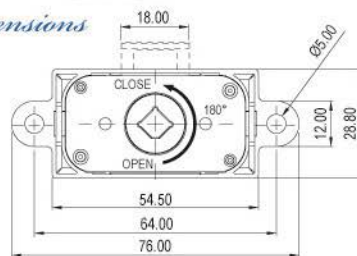

Wooden furniture lock

A-760H-22
Ø 16.5mm
A-760V-22
Ø 16.5mm

A-760H-30
Ø 16.5mm
A-760V-30
Ø 16.5mm

A-760H-35
Ø 16.5mm
A-760V-35
Ø 16.5mm

A-760H-40
Ø 16.5mm
A-760V-40
Ø 16.5mm

Specifications

- ESPAGNOLETTE LOCK
- AVAILABLE IN TWO VERSIONS :
HORIZONTAL & VERTICAL
- FOR 6mm DIAMETER PROFILE ROD
- DIM. D = 15mm FOR SCREW MOUNTING
- ZINC ALLOY DIE CAST

A set includes

- 1 LOCK HOUSING
- 1 CYLINDER CORE
- 2 KEYS
- 1 BEZEL

ESPAÑOLETTE LOCK

Dimensions

Finished

ESPAÑOLETTE LOCK

Drill hole

Ø17.5mm FOR 16.5mm HOUSING DIAMETER

Wood Thickness

- 16-20mm - USE 22mm CYLINDER HOUSING LENGTH
- 20-28mm - USE 30mm CYLINDER HOUSING LENGTH
- 28-33mm - USE 35mm CYLINDER HOUSING LENGTH
- 38-48mm - USE 40mm CYLINDER HOUSING LENGTH

Fixing Details