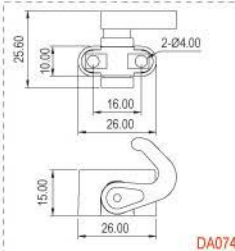

Wooden furniture lock

A-760H-22
Ø 16.5mm
A-760V-22
Ø 16.5mm

A-760H-30
Ø 16.5mm
A-760V-30
Ø 16.5mm

A-760H-35
Ø 16.5mm
A-760V-35
Ø 16.5mm

A-760H-40
Ø 16.5mm
A-760V-40
Ø 16.5mm

Specifications

- ESPAGNOLETTE LOCK
- AVAILABLE IN TWO VERSIONS :
HORIZONTAL & VERTICAL
- FOR 6mm DIAMETER PROFILE ROD
- DIM. D = 15mm FOR SCREW MOUNTING
- ZINC ALLOY DIE CAST

A set includes

- 1 LOCK HOUSING
- 1 CYLINDER CORE
- 2 KEYS
- 1 BEZEL

ESPAÑOLETTE LOCK

Dimensions

Finished

ESPAÑOLETTE LOCK

Drill hole

Ø17.5mm FOR 16.5mm HOUSING DIAMETER

Wood Thickness

- 16-20mm - USE 22mm CYLINDER HOUSING LENGTH
- 20-28mm - USE 30mm CYLINDER HOUSING LENGTH
- 28-33mm - USE 35mm CYLINDER HOUSING LENGTH
- 38-48mm - USE 40mm CYLINDER HOUSING LENGTH

Fixing Details