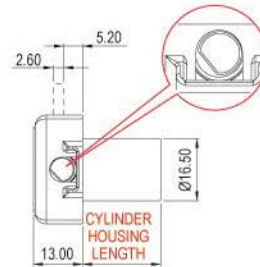

Wooden furniture lock

A-760H-22
Ø 16.5mm
A-760V-22
Ø 16.5mm

A-760H-30
Ø 16.5mm
A-760V-30
Ø 16.5mm

A-760H-35
Ø 16.5mm
A-760V-35
Ø 16.5mm

A-760H-40
Ø 16.5mm
A-760V-40
Ø 16.5mm

Specifications

- ESPAGNOLETTE LOCK
- AVAILABLE IN TWO VERSIONS :
HORIZONTAL & VERTICAL
- FOR 6mm DIAMETER PROFILE ROD
- DIM. D = 15mm FOR SCREW MOUNTING
- ZINC ALLOY DIE CAST

A set includes

- 1 LOCK HOUSING
- 1 CYLINDER CORE
- 2 KEYS
- 1 BEZEL

ESPAÑOLETTE LOCK

Dimensions

Finished

ESPAÑOLETTE LOCK

Drill hole

Ø17.5mm FOR 16.5mm HOUSING DIAMETER

Wood Thickness

- 16-20mm - USE 22mm CYLINDER HOUSING LENGTH
- 20-28mm - USE 30mm CYLINDER HOUSING LENGTH
- 28-33mm - USE 35mm CYLINDER HOUSING LENGTH
- 38-48mm - USE 40mm CYLINDER HOUSING LENGTH

Fixing Details