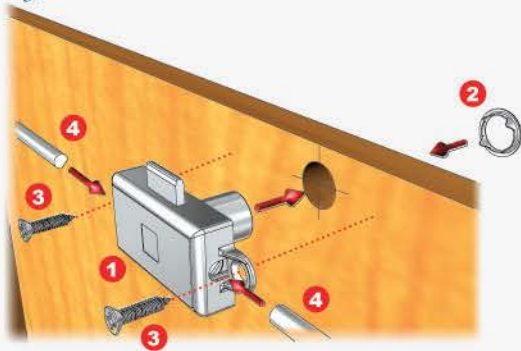

Wooden furniture lock

A-760H-22
Ø 16.5mm
A-760V-22
Ø 16.5mm

A-760H-30
Ø 16.5mm
A-760V-30
Ø 16.5mm

A-760H-35
Ø 16.5mm
A-760V-35
Ø 16.5mm

A-760H-40
Ø 16.5mm
A-760V-40
Ø 16.5mm

Specifications

- ESPAGNOLETTE LOCK
- AVAILABLE IN TWO VERSIONS :
HORIZONTAL & VERTICAL
- FOR 6mm DIAMETER PROFILE ROD
- DIM. D = 15mm FOR SCREW MOUNTING
- ZINC ALLOY DIE CAST

A set includes

- 1 LOCK HOUSING
- 1 CYLINDER CORE
- 2 KEYS
- 1 BEZEL

ESPAÑOLETTE LOCK

Dimensions

Finished

ESPAÑOLETTE LOCK

Drill hole

Ø17.5mm FOR 16.5mm HOUSING DIAMETER

Wood Thickness

- 16-20mm - USE 22mm CYLINDER HOUSING LENGTH
- 20-28mm - USE 30mm CYLINDER HOUSING LENGTH
- 28-33mm - USE 35mm CYLINDER HOUSING LENGTH
- 38-48mm - USE 40mm CYLINDER HOUSING LENGTH

Fixing Details