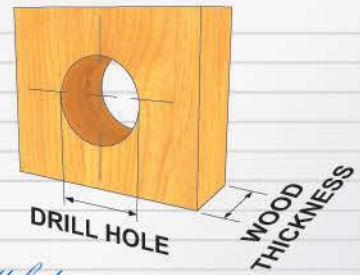

Wooden furniture lock

A-760H-22
Ø 16.5mm
A-760V-22
Ø 16.5mm

A-760H-30
Ø 16.5mm
A-760V-30
Ø 16.5mm

A-760H-35
Ø 16.5mm
A-760V-35
Ø 16.5mm

A-760H-40
Ø 16.5mm
A-760V-40
Ø 16.5mm

Specifications

- ESPAGNOLETTE LOCK
- AVAILABLE IN TWO VERSIONS :
HORIZONTAL & VERTICAL
- FOR 6mm DIAMETER PROFILE ROD
- DIM. D = 15mm FOR SCREW MOUNTING
- ZINC ALLOY DIE CAST

A set includes

- 1 LOCK HOUSING
- 1 CYLINDER CORE
- 2 KEYS
- 1 BEZEL

ESPAÑOLETTE LOCK

Dimensions

Finished

ESPAÑOLETTE LOCK

Drill hole

Ø17.5mm FOR 16.5mm HOUSING DIAMETER

Wood Thickness

- 16-20mm - USE 22mm CYLINDER HOUSING LENGTH
- 20-28mm - USE 30mm CYLINDER HOUSING LENGTH
- 28-33mm - USE 35mm CYLINDER HOUSING LENGTH
- 38-48mm - USE 40mm CYLINDER HOUSING LENGTH

Fixing Details