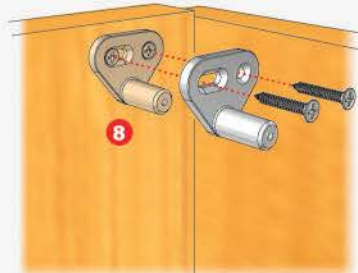

Wooden furniture lock

A-760H-22
Ø 16.5mm
A-760V-22
Ø 16.5mm

A-760H-30
Ø 16.5mm
A-760V-30
Ø 16.5mm

A-760H-35
Ø 16.5mm
A-760V-35
Ø 16.5mm

A-760H-40
Ø 16.5mm
A-760V-40
Ø 16.5mm

Specifications

- ESPAGNOLETTE LOCK
- AVAILABLE IN TWO VERSIONS :
HORIZONTAL & VERTICAL
- FOR 6mm DIAMETER PROFILE ROD
- DIM. D = 15mm FOR SCREW MOUNTING
- ZINC ALLOY DIE CAST

A set includes

- 1 LOCK HOUSING
- 1 CYLINDER CORE
- 2 KEYS
- 1 BEZEL

ESPAÑOLETTE LOCK

Dimensions

Finished

ESPAÑOLETTE LOCK

Drill hole

Ø17.5mm FOR 16.5mm HOUSING DIAMETER

Wood Thickness

- 16-20mm - USE 22mm CYLINDER HOUSING LENGTH
- 20-28mm - USE 30mm CYLINDER HOUSING LENGTH
- 28-33mm - USE 35mm CYLINDER HOUSING LENGTH
- 38-48mm - USE 40mm CYLINDER HOUSING LENGTH

Fixing Details