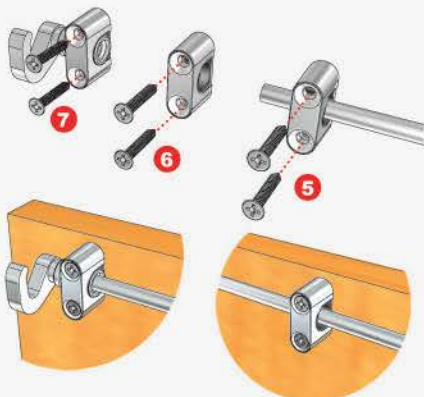

Finished

ESPAÑOLETTE LOCK

Drill hole

Ø17.5mm FOR 16.5mm HOUSING DIAMETER

Wood Thickness

- 16-20mm - USE 22mm CYLINDER HOUSING LENGTH
- 20-28mm - USE 30mm CYLINDER HOUSING LENGTH
- 28-33mm - USE 35mm CYLINDER HOUSING LENGTH
- 38-48mm - USE 40mm CYLINDER HOUSING LENGTH

Fixing Details

Locked

Unlocked