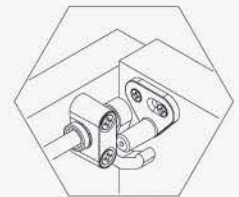

Finished

ESPAÑOLETTE LOCK

Drill hole

Ø17.5mm FOR 16.5mm HOUSING DIAMETER

Wood Thickness

- 16-20mm - USE 22mm CYLINDER HOUSING LENGTH
- 20-28mm - USE 30mm CYLINDER HOUSING LENGTH
- 28-33mm - USE 35mm CYLINDER HOUSING LENGTH
- 38-48mm - USE 40mm CYLINDER HOUSING LENGTH

Fixing Details

Locked

Unlocked