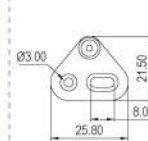

Wooden furniture lock

A-760H-22
Ø 16.5mm
A-760V-22
Ø 16.5mm

A-760H-30
Ø 16.5mm
A-760V-30
Ø 16.5mm

A-760H-35
Ø 16.5mm
A-760V-35
Ø 16.5mm

A-760H-40
Ø 16.5mm
A-760V-40
Ø 16.5mm

Specifications

- ESPAGNOLETTE LOCK
- AVAILABLE IN TWO VERSIONS :
HORIZONTAL & VERTICAL
- FOR 6mm DIAMETER PROFILE ROD
- DIM. D = 15mm FOR SCREW MOUNTING
- ZINC ALLOY DIE CAST

A set includes

- 1 LOCK HOUSING
- 1 CYLINDER CORE
- 2 KEYS
- 1 BEZEL

ESPAÑOLETTE LOCK

Dimensions

Finished

ESPAÑOLETTE LOCK

Drill hole

Ø17.5mm FOR 16.5mm HOUSING DIAMETER

Wood Thickness

- 16-20mm - USE 22mm CYLINDER HOUSING LENGTH
- 20-28mm - USE 30mm CYLINDER HOUSING LENGTH
- 28-33mm - USE 35mm CYLINDER HOUSING LENGTH
- 38-48mm - USE 40mm CYLINDER HOUSING LENGTH

Fixing Details