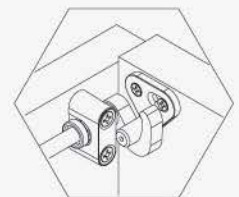

Wooden furniture lock

A-760H-22
Ø 16.5mm
A-760V-22
Ø 16.5mm

A-760H-30
Ø 16.5mm
A-760V-30
Ø 16.5mm

A-760H-35
Ø 16.5mm
A-760V-35
Ø 16.5mm

A-760H-40
Ø 16.5mm
A-760V-40
Ø 16.5mm

Specifications

- ESPAGNOLETTE LOCK
- AVAILABLE IN TWO VERSIONS :
HORIZONTAL & VERTICAL
- FOR 6mm DIAMETER PROFILE ROD
- DIM. D = 15mm FOR SCREW MOUNTING
- ZINC ALLOY DIE CAST

A set includes

- 1 LOCK HOUSING
- 1 CYLINDER CORE
- 2 KEYS
- 1 BEZEL

ESPAÑOLETTE LOCK

Dimensions

Finished

ESPAÑOLETTE LOCK

Drill hole

Ø17.5mm FOR 16.5mm HOUSING DIAMETER

Wood Thickness

- 16-20mm - USE 22mm CYLINDER HOUSING LENGTH
- 20-28mm - USE 30mm CYLINDER HOUSING LENGTH
- 28-33mm - USE 35mm CYLINDER HOUSING LENGTH
- 38-48mm - USE 40mm CYLINDER HOUSING LENGTH

Fixing Details