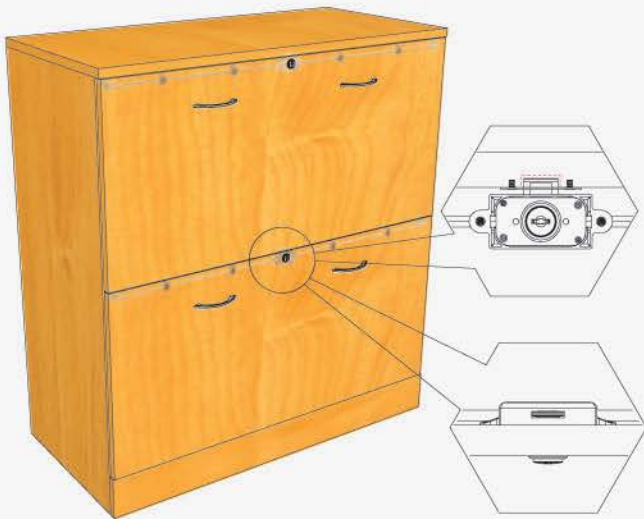

Wooden furniture lock

A-760H-22
Ø 16.5mm
A-760V-22
Ø 16.5mm

A-760H-30
Ø 16.5mm
A-760V-30
Ø 16.5mm

A-760H-35
Ø 16.5mm
A-760V-35
Ø 16.5mm

A-760H-40
Ø 16.5mm
A-760V-40
Ø 16.5mm

Specifications

- ESPAGNOLETTE LOCK
- AVAILABLE IN TWO VERSIONS :
HORIZONTAL & VERTICAL
- FOR 6mm DIAMETER PROFILE ROD
- DIM. D = 15mm FOR SCREW MOUNTING
- ZINC ALLOY DIE CAST

A set includes

- 1 LOCK HOUSING
- 1 CYLINDER CORE
- 2 KEYS
- 1 BEZEL

ESPAÑOLETTE LOCK

Dimensions

Finished

ESPAÑOLETTE LOCK

Drill hole

Ø17.5mm FOR 16.5mm HOUSING DIAMETER

Wood Thickness

- 16-20mm - USE 22mm CYLINDER HOUSING LENGTH
- 20-28mm - USE 30mm CYLINDER HOUSING LENGTH
- 28-33mm - USE 35mm CYLINDER HOUSING LENGTH
- 38-48mm - USE 40mm CYLINDER HOUSING LENGTH

Fixing Details