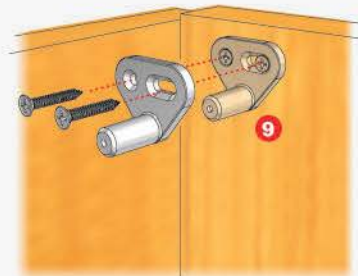

Finished

ESPAÑOLETTE LOCK

Drill hole

Ø17.5mm FOR 16.5mm HOUSING DIAMETER

Wood Thickness

- 16-20mm - USE 22mm CYLINDER HOUSING LENGTH
- 20-28mm - USE 30mm CYLINDER HOUSING LENGTH
- 28-33mm - USE 35mm CYLINDER HOUSING LENGTH
- 38-48mm - USE 40mm CYLINDER HOUSING LENGTH

Fixing Details

Locked

Unlocked